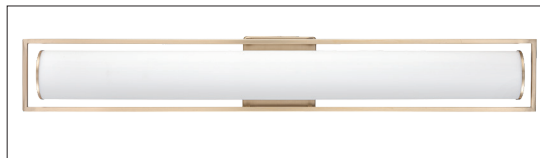

FINISH

MB - Matte Black
MG - Modern Gold

DIMENSIONS

Width 32"
Height 4.5"
Extension 4.724"
Backplate Width 4.72"
Backplate Height 4.72"
Backplate Depth 1.299"
Weight 4.8 lbs

MATERIAL

Steel

GLASS

Glass Opal White

LAMPING

LED 3000k, 4000k or 5000k
2000 lumens
24W

CERTIFICATION

ETL Listed Damp Location

ITEM NUMBER

SKU's 7661 MB
7661 MG

7661 MB

7661 MG