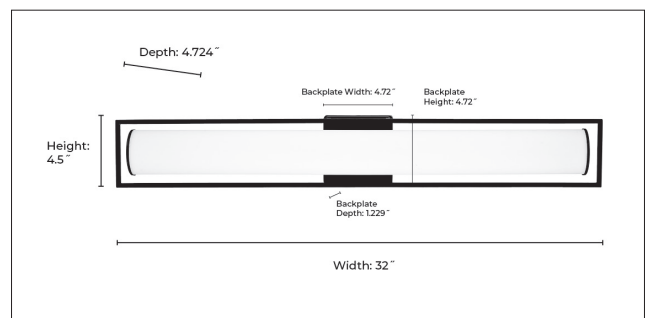

7661 MG

Millennium Lighting
105 Declaration Drive
McDonough, GA 30253
www.millenniumlighting.com