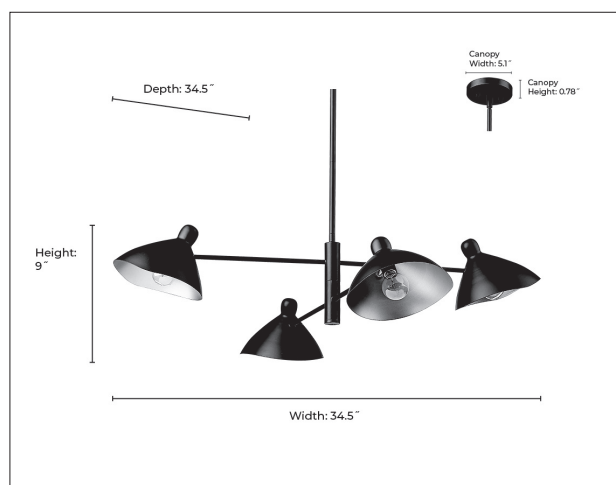

12804

WARHOL FOUR LIGHT CHANDELIER

FINISH

MB - Matte Black

DIMENSIONS

Width 34.5"
Height 9"
Canopy Width 5.1"
Canopy Height 0.78"
Canopy Depth 5.1"
Stems Included (1 ea.) 6", 12", & 18"
Wire 144"
Weight 6.61 lbs.

MATERIAL

Steel

Shade

Shade Matte Black with
Painted Modern Gold
Interior

LAMPING

Bulbs 4-Candle
Bulb Base Candelabra (E12)
Watts per Bulb 60W
Voltage 120V
Total Wattage 240W
Bulbs Included No

CERTIFICATION

ETL Listed Dry

ITEM NUMBER

SKU's 12804 MB

12804 MB

Millennium Lighting
105 Declaration Drive
McDonough, GA 30253
www.millenniumlighting.com