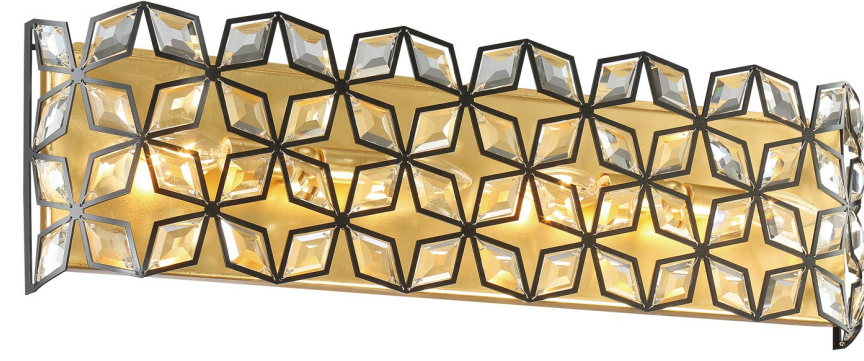

METROPOLITAN[®]

LIGHTING FIXTURE CO.

Item # N7844-711	UPC Code: 840254050204
Product Family Name: Brookcrest	Finish: Sand Gold with Gold Leaf
Category: BATH	Category Type: Bath
Certification E212492	
Patents:	

Notes:

Image File Name: **N7844-711.jpg**

MEASUREMENTS

Width: 26.63	Length: 7.63	Height: 4.38	Extension: 4.38
Height Adjustable: No	Min Overall Height: No	Max Overall Height: No	Slope: No
Wire Length: 7"	Chain Length:	Safety Cable Included: No	Net Weight: 9.26
Canopy Width:	Canopy Height:	Canopy Length:	Center to Bottom: 3.75
Backplate Width: 25.63	Backplate Height: 6.13	Center to Top: 3.88	

SHADE / GLASS

Description: Clear	Material: CRYSTAL
Part No.: GL7842-C	Quantity: 64
Width: 1.25	Height: 2.0
	Length: 0.5

SHIPPING

Carton Width: 10.5	Carton Height: 10.0	Carton Length: 29.5
Carton Weight: 12.32	Carton Cubic Feet: 1.793	Small Package Shippable: Yes
Master Pack Width:	Master Pack Height:	Master Pack Length:
Master Pack Weight:	Master Cubic Feet:	Multi-Pack: 1
		Master Pack: 1