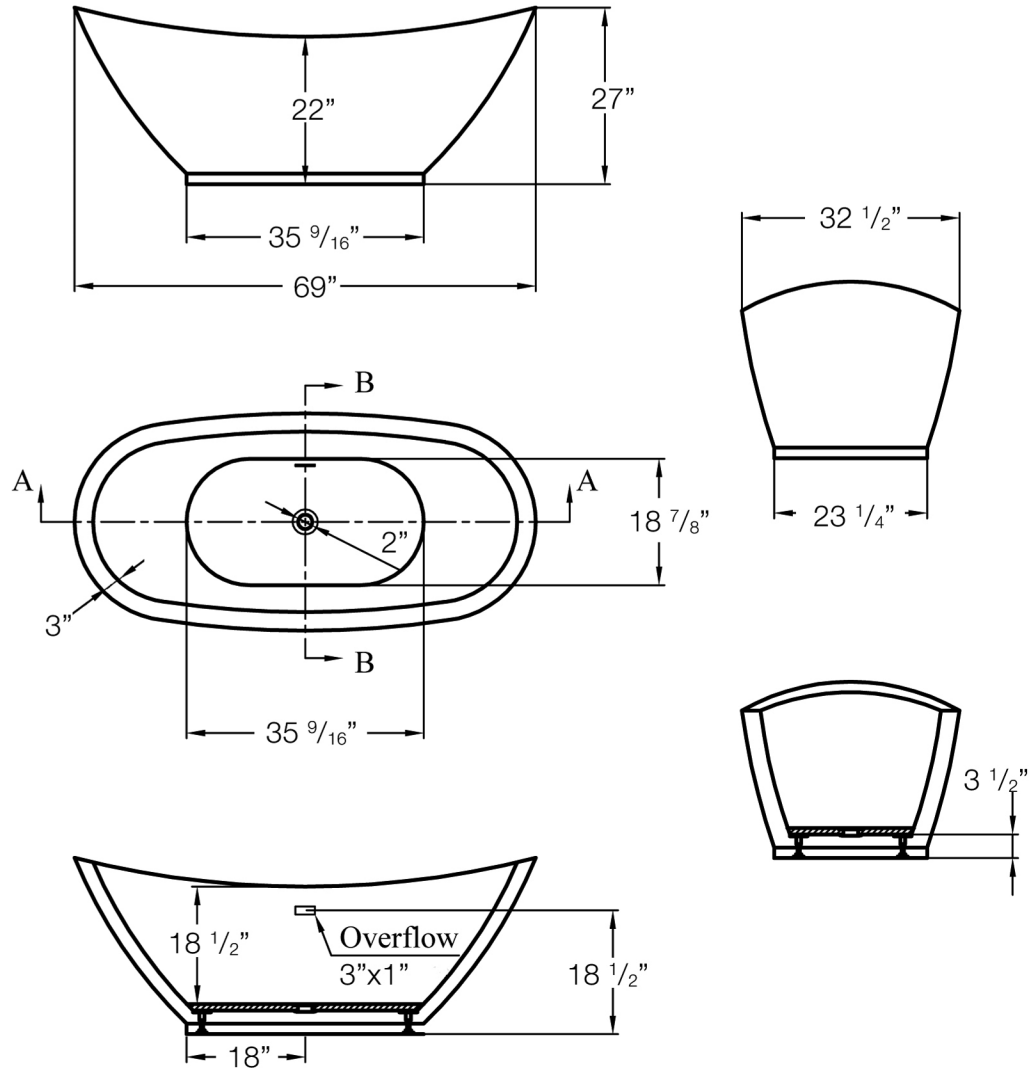

MAIDSTONE

www.MaidstoneSupply.com

Double Slipper

Part No:220PL69

Contact Maidstone for additional information and specifications. For complete warranty information and a list of dealers visit www.MaidstoneSupply.com. All products and specifications are subject to change without notice. Maidstone is not responsible for typographical and/or dimensional errors. Typographical errors are subject to correction.

Note: Rough-in dimensions may vary +/- 1/2" and are subject to change. No responsibility is assumed by Maidstone.