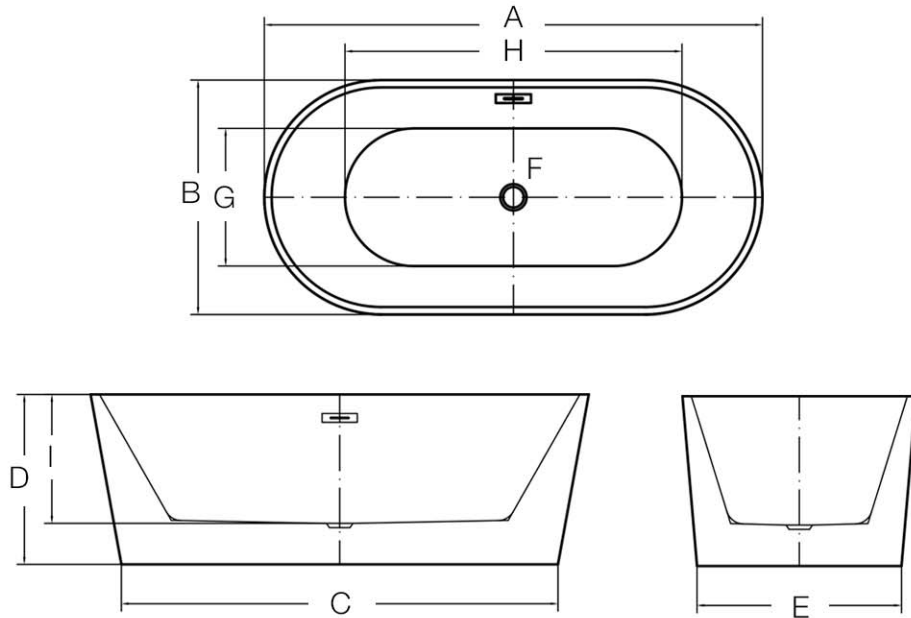

MAIDSTONE

www.MaidstoneSupply.com

Acrylic Double End Freestanding Tub

Part No: 220AM67

TECHNICAL INFORMATION

DIMENSIONS (INCHES)

	A	B	C	D	E	F	G	H	I
67	66 ¹ / ₂	31 ¹ / ₂	58 ² / ₃₂	22 ²⁷ / ₃₂	27 ¹ / ₂	2	18 ¹ / ₂	45 ¹ / ₄	17 ⁵ / ₁₆

	67
EMPTY (LB)	93
CAPACITY (GAL)	60

Approximate Measurements

Contact Maidstone for additional information and specifications. For complete warranty information and a list of dealers visit www.MaidstoneSupply.com. All products and specifications are subject to change without notice. Maidstone is not responsible for typographical and/or dimensional errors. Typographical errors are subject to correction.

Note: Rough-in dimensions may vary +/- 1/2" and are subject to change. No responsibility is assumed by Maidstone.