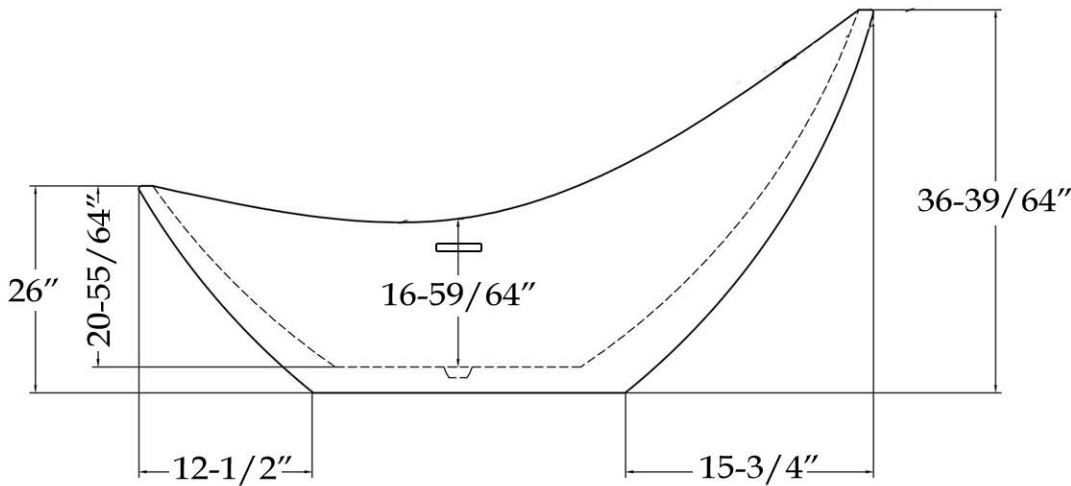

MAIDSTONE

www.MaidstoneSupply.com

Acrylic Contemporary Tub

Part No: 22043

Contact Maidstone for additional information and specifications. For complete warranty information and a list of dealers visit www.MaidstoneSupply.com. All products and specifications are subject to change without notice. Maidstone is not responsible for typographical and/or dimensional errors. Typographical errors are subject to correction.

Note: Rough-in dimensions may vary +/- 1/2" and are subject to change. No responsibility is assumed by Maidstone.