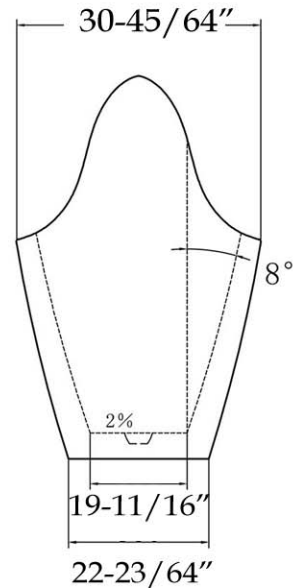

MAIDSTONE

www.MaidstoneSupply.com

Acrylic Contemporary Tub

Part No: 22043

Contact Maidstone for additional information and specifications. For complete warranty information and a list of dealers visit www.MaidstoneSupply.com. All products and specifications are subject to change without notice. Maidstone is not responsible for typographical and/or dimensional errors. Typographical errors are subject to correction.

Note: Rough-in dimensions may vary +/- 1/2" and are subject to change. No responsibility is assumed by Maidstone.