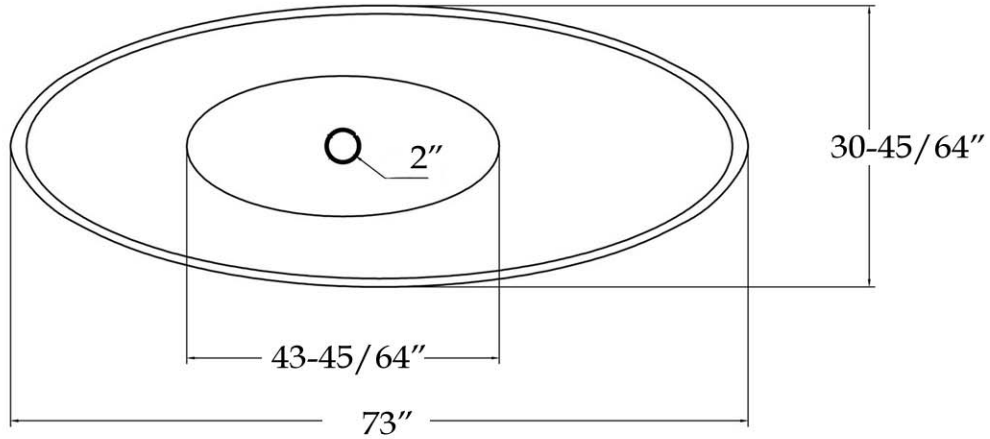

MAIDSTONE

www.MaidstoneSupply.com

Acrylic Contemporary Tub

Part No: 22043

Contact Maidstone for additional information and specifications. For complete warranty information and a list of dealers visit www.MaidstoneSupply.com. All products and specifications are subject to change without notice. Maidstone is not responsible for typographical and/or dimensional errors. Typographical errors are subject to correction.

Note: Rough-in dimensions may vary +/- 1/2" and are subject to change. No responsibility is assumed by Maidstone.