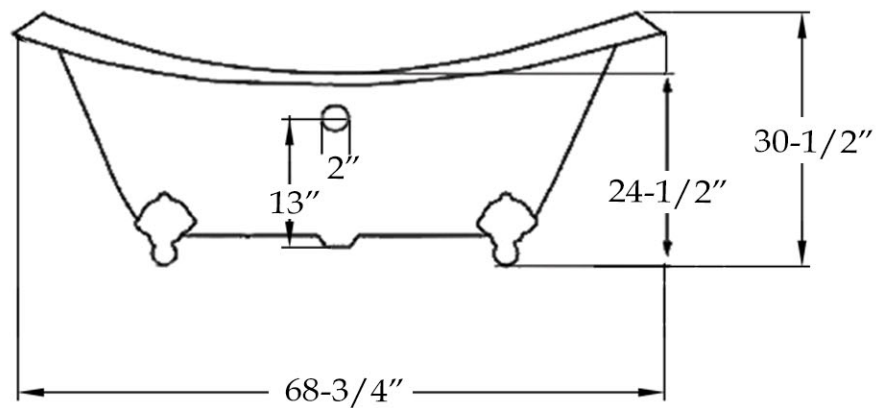

MAIDSTONE

www.MaidstoneSupply.com

Double Slipper Clawfoot Tub

Part No: 1202DS69-0

Volume: 52 gal Weight: 95 lbs Water Depth: 13"

Contact Maidstone for additional information and specifications. For complete warranty information and a list of dealers visit www.MaidstoneSupply.com. All products and specifications are subject to change without notice. Maidstone is not responsible for typographical and/or dimensional errors. Typographical errors are subject to correction.

Note: Rough-in dimensions may vary +/- 1/2" and are subject to change. No responsibility is assumed by Maidstone.