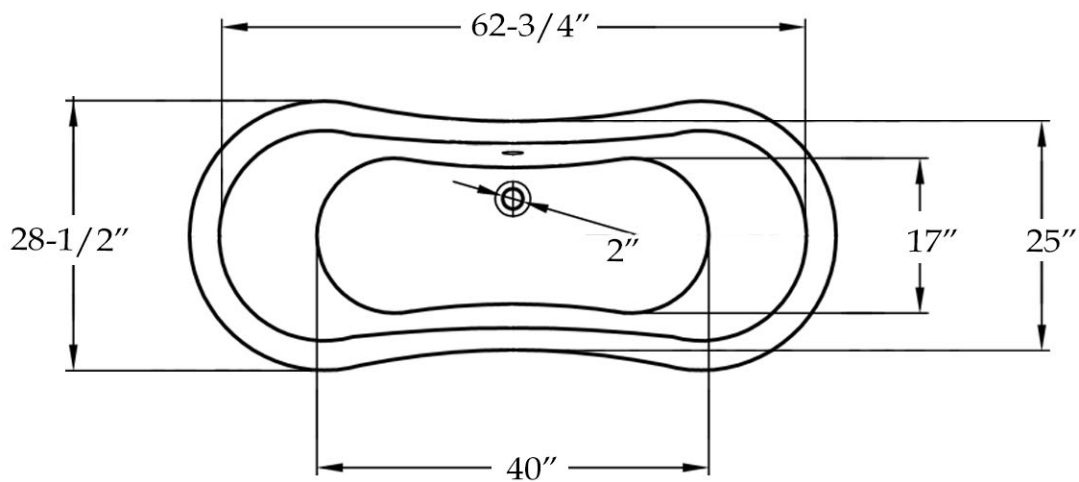

MAIDSTONE

www.MaidstoneSupply.com

Double Slipper Clawfoot Tub

Part No: 1202DS69-0

Volume: 52 gal Weight: 95 lbs Water Depth: 13"

Contact Maidstone for additional information and specifications. For complete warranty information and a list of dealers visit www.MaidstoneSupply.com. All products and specifications are subject to change without notice. Maidstone is not responsible for typographical and/or dimensional errors. Typographical errors are subject to correction.

Note: Rough-in dimensions may vary +/- 1/2" and are subject to change. No responsibility is assumed by Maidstone.