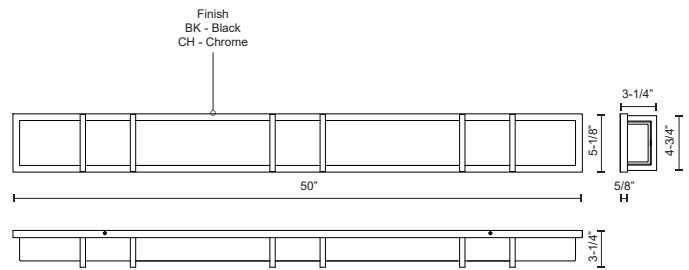

ALBERNI VL61650

VANITY

PROJECT

DESCRIPTION

Electroplated orthogonal steel structure and details. Rectangular opal acrylic diffuser. Up and down wall light. May be mounted horizontally or vertically

SPECIFICATION DETAILS

Fixture Dimensions	W50" x H5-1/8" x E3-1/4"
Light Source	AC LED Module
Wattage	62W
Total Lumens	5200lm
Delivered Lumens	CH-3210lm
Voltage	120V
Color Temperature	3000K
CRI (Ra)	90CRI
Optional Color Temps	2700K - 5000K Available, Minimum Order Quantities Apply
LED Rated Life	50,000 hours
Dimming	100% - 10%, ELV Dimmer (Not Included)
Diffuser Details	Acrylic with Frosted Interior
ADA Compliant	Yes
Location	Damp
Mounting Style	All Orientation; Wall;
CEC Title 24 JA8	Yes, JA8-2022

* For custom options, consult factory for details.

* For warranty information, please visit www.kuzcolighting.com/warranty

KUZCO

CANADA: 19054 28TH AVENUE - SURREY, BC V3Z 6M3

USA: 3035 E. LONE MOUNTAIN ROAD - LAS VEGAS, NV 89081

WWW.KUZCOLIGHTING.COM

© 2019 KUZCO LIGHTING. ALL RIGHTS RESERVED.

COMMENT