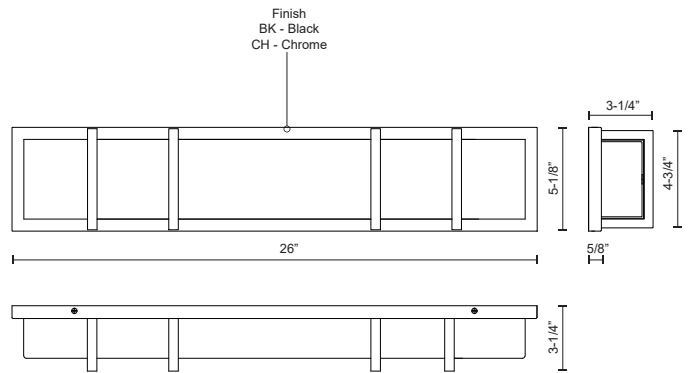

ALBERNI VL61626

VANITY

PROJECT

VL61626-CH
Chrome

VL61626-BK
Black

SPECIFICATION DETAILS

Fixture Dimensions	W26" x H5-1/8" x E3-1/4"
Light Source	AC LED Module
Wattage	31W
Total Lumens	2750lm
Delivered Lumens	CH-1541lm
Voltage	120V
Color Temperature	3000K
CRI (Ra)	90CRI
Optional Color Temps	2700K - 5000K Available, Minimum Order Quantities Apply
LED Rated Life	50,000 hours
Dimming	100% - 10%, ELV Dimmer (Not Included)
Diffuser Details	Acrylic with Frosted Interior
ADA Compliant	Yes
Location	Damp
Mounting Style	All Orientation; Wall;
CEC Title 24 JA8	Yes, JA8-2022
Energy Star Certified	CH - Energy Star Compliant

* For custom options, consult factory for details.

* For warranty information, please visit www.kuzcolighting.com/warranty

DESCRIPTION

Electroplated orthogonal steel structure and details. Rectangular opal acrylic diffuser. Up and down wall light. May be mounted horizontally or vertically