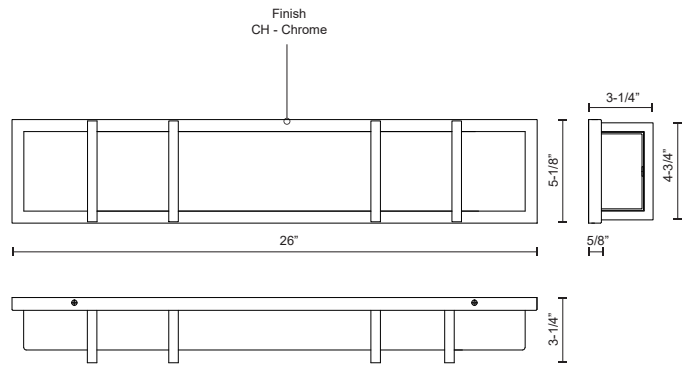

**ALBERNI
VL61626
VANITY**

PROJECT

DESCRIPTION

Electroplated orthogonal steel structure and details. Rectangular opal acrylic diffuser. Up and down wall light. May be mounted horizontally or vertically

VL61626-CH
Chrome

SPECIFICATION DETAILS

* For custom options, consult factory for details.

| | |
|-----------------------------|---|
| Fixture Dimensions | W26" x H5-1/8" x E3-1/4" |
| Light Source | LED |
| Wattage | 32W |
| Total Lumens | 2750lm |
| Delivered Lumens | CH-1770lm* |
| Voltage | 120V |
| Color Temperature | 3000K |
| CRI (Ra) | >90 |
| Optional Color Temps | 2700K - 5000K Available, Minimum Order Quantities Apply |
| LED Rated Life | 50,000 hours |
| Dimming | 100% - 10%, ELV Dimmer (Not Included) |
| Diffuser Details | Acrylic with White Interior |
| Location | Damp |
| Warranty | 5 Years |
| ADA Compliant | Yes |