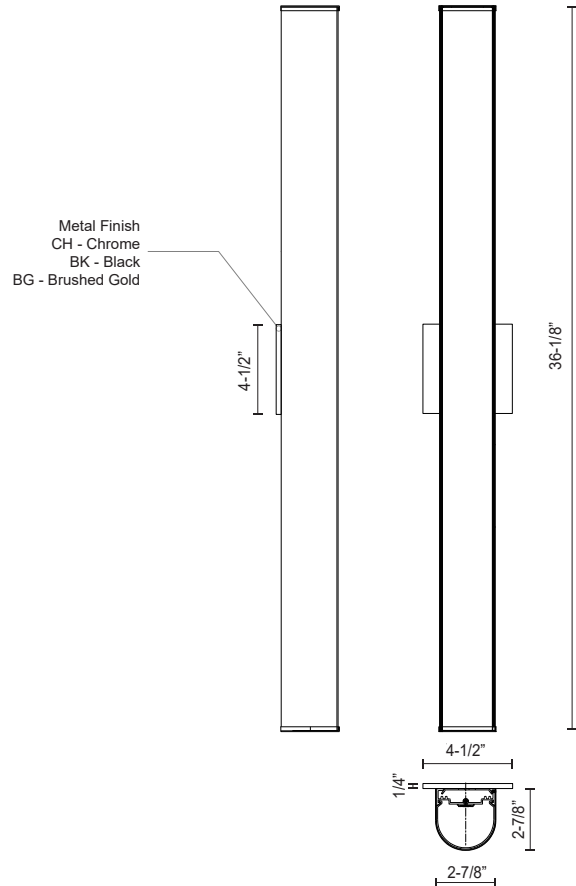

LONGITUDE VL61236

VANITY

PROJECT

VL61236-BG
Brushed Gold

VL61236-BK
Black

VL61236-CH
Chrome

SPECIFICATION DETAILS

Fixture Dimensions	W36-1/8" x H2-7/8" x E2-7/8"
Light Source	AC LED Module
Wattage	45W
Total Lumens	3600lm
Delivered Lumens	BK-2918lm; CH-3002lm;
Voltage	120V
Color Temperature	3000K
CRI (Ra)	90CRI
Optional Color Temps	2700K - 5000K Available, Minimum Order Quantities Apply
LED Rated Life	50,000 hours
Dimming	100% - 10%, ELV Dimmer (Not Included)
Diffuser Details	White Acrylic Diffuser
ADA Compliant	Yes
Location	Damp
Mounting Style	All Orientation; Wall;
CEC Title 24 JA8	Yes, JA8-2022
Canopy Dimensions	W4-1/2" x H4-1/2" x E1/4"

* For custom options, consult factory for details.

* For warranty information, please visit www.kuzcolighting.com/warranty

DESCRIPTION

An extruded rounded diffuser surrounds the LED source of the geometric vanity fixture and gently spreads light. Enclosed at the ends by two thick caps the design is characterized by minimal details and clever features. During installation the lamp assembly may slide on the mounting track to allow for ideal positioning. Adding to the versatile function are the multiple fixture lengths and mounting orientations. Optional installation without backplate for smaller junction boxes.