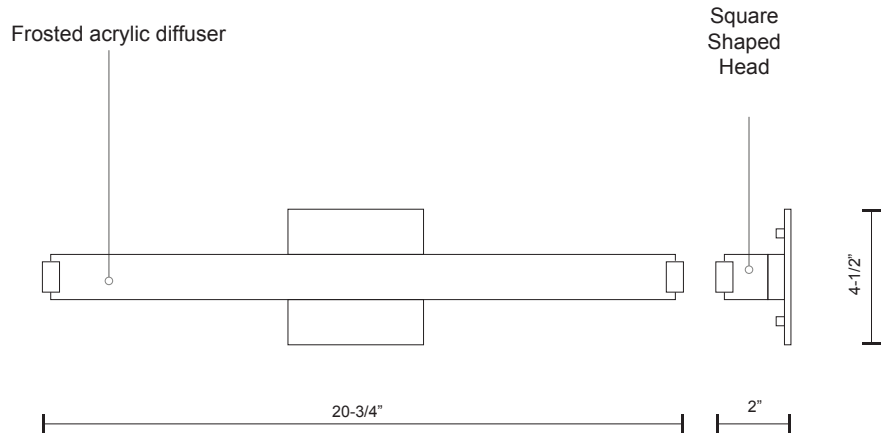

VL4721-CH

SPECIFICATION SHEET

PROJECT		
DATE		TYPE

Sophisticated LED technology meets vanity with modern simplicity

- Rectangular shaped white acrylic diffuser
- Chrome details
- Dimmable with ELV dimmer (Not included)
- 120V

Color Temp 3000K
 CRI (Ra) >80
 Dimming 100% - 10%
 Rated Life 50,000 hours

Voltage	Watt	LED Lumens	Delivered Lumens	Finish(es)
120V	20W	1600	900*	Chrome-CH

VL4721-CH

*Subject to testing confirmation