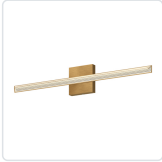

SAPHIR VL27534

WALL

PROJECT

DESCRIPTION

Invite warmth into your space with our Saphir Collection. This modern vanity light adds depth and style with its great triangular ribbed diffuser and horizontal or vertical hanging options. With three finishes to choose from, this piece is a spectacular option for any decor style

VL27534-BK
Black

VL27534-BG
Brushed Gold

VL27534-CH
Chrome

SPECIFICATION DETAILS

* For custom options, consult factory for details.

Fixture Dimensions	W34-1/4" x H4-5/8" x E2-3/8"
Light Source	LED with DC Driver
Wattage	30W
Total Lumens	2350lm
Delivered Lumens	1450lm*
Voltage	120V
Color Temperature	3000K
CRI (Ra)	90CRI
Optional Color Temps	2700K - 5000K Available, Minimum Order Quantities Apply
LED Rated Life	50,000 hours
Dimming	100% - 10%, TRIAC or ELV Dimmer (Not Included)
Diffuser Details	Clear exterior Frosted Interior Acrylic
ADA Compliant	Yes
Location	Damp
Compliance	ADA
Warranty	5 Years
Illumination Direction	Front
Mounting Style	All Orientation
Canopy Dimensions	W6" x H4-5/8" x E7/8"