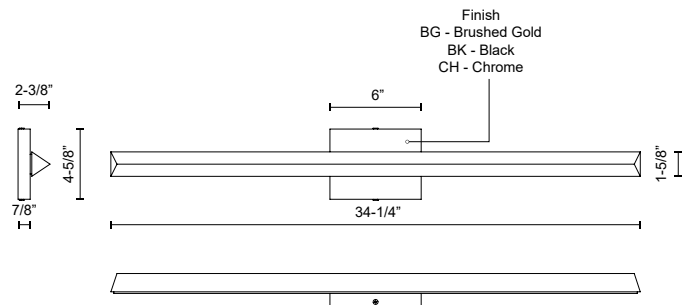

VL27534-BK
Black

VL27534-BG
Brushed Gold

VL27534-CH
Chrome

SPECIFICATION DETAILS

* For custom options, consult factory for details.

Fixture Dimensions	W34-1/4" x H4-5/8" x E2-3/8"
Light Source	LED with DC Driver
Wattage	30W
Total Lumens	2350lm
Delivered Lumens	1450lm*
Voltage	120V
Color Temperature	3000K
CRI (Ra)	90CRI
Optional Color Temps	2700K - 5000K Available, Minimum Order Quantities Apply
LED Rated Life	50,000 hours
Dimming	100% - 10%, TRIAC or ELV Dimmer (Not Included)
Diffuser Details	Clear exterior Frosted Interior Acrylic
ADA Compliant	Yes
Location	Damp
Compliance	ADA
Warranty	5 Years
Illumination Direction	Front
Mounting Style	All Orientation
Canopy Dimensions	W6" x H4-5/8" x E7/8"