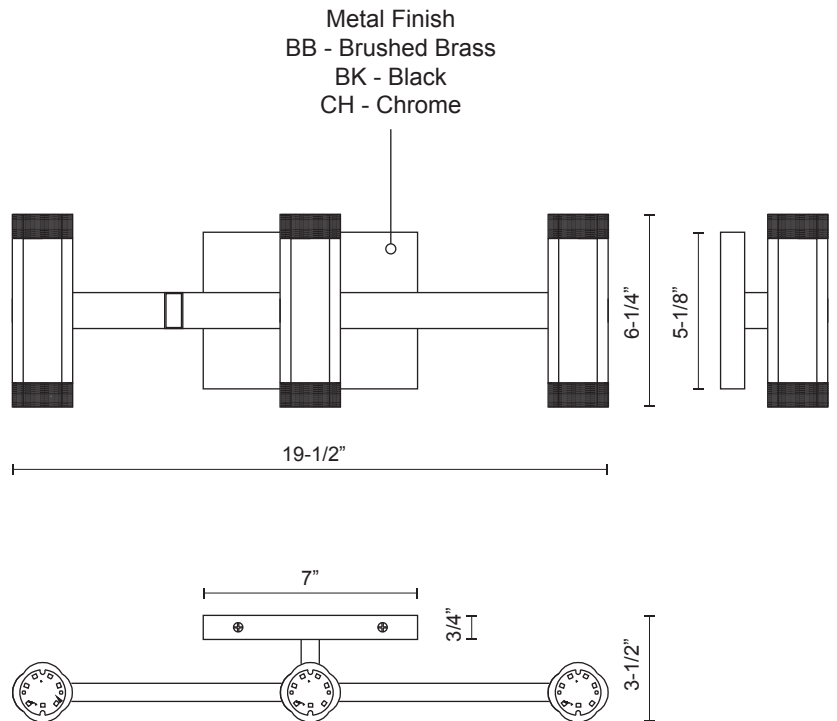

VL16720

Specification Sheet

Vanity

BK - Black

PROJECT					
DATE		TYPE			
Voltage	Watt	LED Lumens	Delivered Lumens	Finish(es)	Color Temp
120V	20W*	1800lm*	1170lm*	BB - Brushed Brass	3000K
120V	20W*	1800lm*	1170lm*	BK - Black	CRI(Ra) >90
120V	20W*	1800lm*	1170lm*	CH - Chrome	Dimming 100%-10%
					Rated Life 50,000 hours

*Preliminary figures

CH - Chrome

BB - Brushed Brass

Product Descriptions

Extruded aluminum quatrefoil lamps on rectangular wall mount. Finely textured powder-coat or plated finish. Opal diffuser caps.

Product Details

High system efficacy. Low total life cycle cost. ETL Listed.

5-years warranty.

Complete warranty terms located at:

www.kuzcolighting.com/warranty

Utilizes our LED Driver Light Engine.

LED Driver within canopy.

Up and down light distribution

Dimmable with ELV or TRIAC dimmer (not included)

Custom options available.

Canopy dimensions:
L: 7", W: 5-1/8", H: 3/4"

Comments: