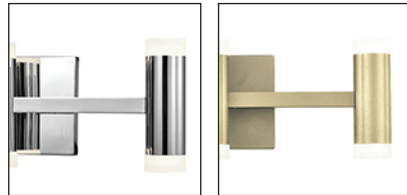

VL16720

Specification Sheet

Vanity

BK - Black

PROJECT					
DATE		TYPE			
Voltage	Watt	LED Lumens	Delivered Lumens	Finish(es)	Color Temp
120V	20W*	1800lm*	1170lm*	BB - Brushed Brass	3000K
120V	20W*	1800lm*	1170lm*	BK - Black	CRI(Ra) >90
120V	20W*	1800lm*	1170lm*	CH - Chrome	Dimming 100%-10%
					Rated Life 50,000 hours

*Preliminary figures

CH - Chrome

BB - Brushed Brass

Product Descriptions

Extruded aluminum quatrefoil lamps on rectangular wall mount. Finely textured powder-coat or plated finish. Opal diffuser caps.

Product Details

Up and down light distribution

Dimmable with ELV or TRIAC dimmer (not included)

Custom options available.

Canopy dimensions:
L: 7", W: 5-1/8", H: 3/4"

Comments: