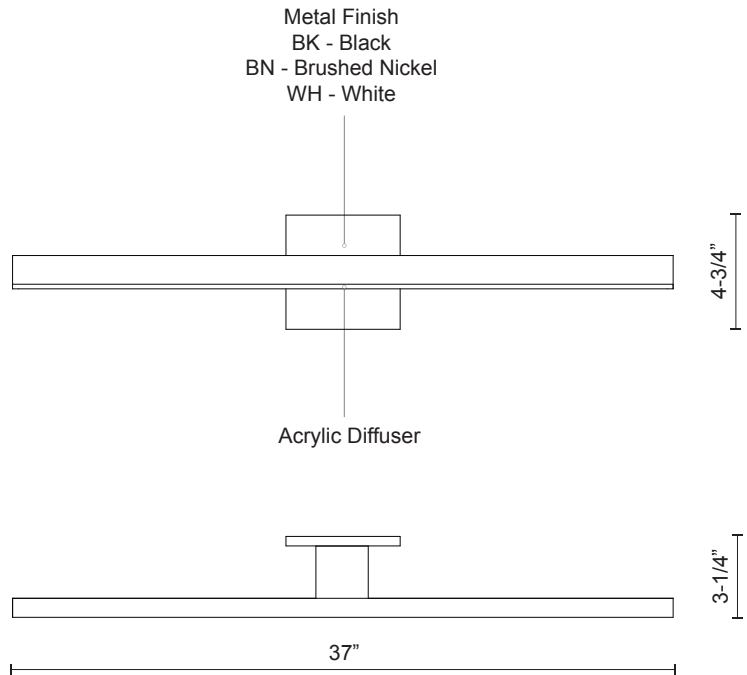

VL10337

SPECIFICATION SHEET

PROJECT		
DATE		TYPE

Sophisticated LED technology meets vanity with modern simplicity

- Extruded aluminum with powder coat or electroplated finish
- May be mounted both vertically and horizontally
- Dimmable with ELV dimmer (Not included)
- Custom options available

Color Temp 3000K
 CRI (Ra) >90
 Dimming 100% - 10%
 Rated Life 50,000 hours

Voltage	Watt	LED Lumens	Delivered Lumens	Finish(es)
120V	23W	2000lm	1406lm*	BK / BN / WH

VL10337-BK

WS10337-BK

WS10337-BN

W10337-WH