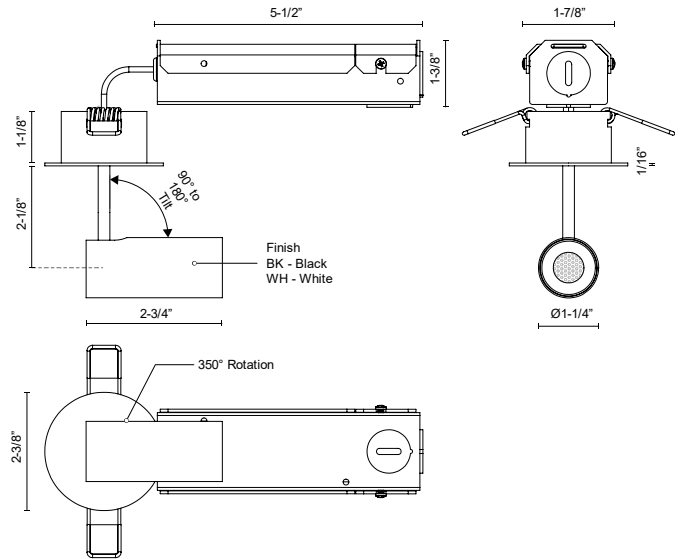

DOWNEY
SF15701
FLUSH MOUNT

PROJECT

SF15701-WH
White

SF15701-BK
Black

SPECIFICATION DETAILS

* For custom options, consult factory for details.

Fixture Dimensions	D1-1/4" x H4-1/4"
Light Source	LED with DC Driver
Wattage	7W
Total Lumens	510lm
Delivered Lumens	274lm
Voltage	120V
Color Temperature	3000K
CRI (Ra)	>90
Optional Color Temps	2700K - 5000K Available, Minimum Order Quantities Apply
LED Rated Life	50,000 hours
Dimming	100% - 10%, ELV or TRIAC dimmer (not included)
Diffuser Details	Clear Acrylic TIR
Location	Dry
Warranty	5 Years
Canopy Dimensions	D2-3/8" x H1/16"

DESCRIPTION

Recessed within the minute barrel of the quintessential adjustable lamp is a spot light assembly applied across the Downey line. By utilizing slim LED boards and recessed driver, the canopy scale is reduced to a fundamental trim plate and minimizes the visual footprint of the functional fixtures. Available in two petite cylindrical sizes and a single or multi-light configuration.