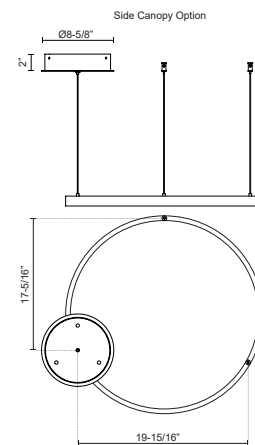

CERCHIO PD87724

PENDANTS

PROJECT

PD87724-BG
Brushed Gold

PD87724-BK
Black

PD87724-WH
White

SPECIFICATION DETAILS

Fixture Dimensions	D23-5/8" x H1-1/2"
Light Source	LED with DC Driver
Wattage	63W
Total Lumens	4700lm
Delivered Lumens	BG-1920lm*; BK-1920lm*; WH-2585lm;
Voltage	120V
Color Temperature	3000K
CRI (Ra)	90CRI
Optional Color Temps	2700K - 5000K Available, Minimum Order Quantities Apply
LED Rated Life	50,000 hours
Dimming	100% - 10%, TRIAC or ELV Dimmer (Not Included)
Diffuser Details	Frosted Silicone Diffuser
Adjustable	Yes
Wire Length	120" Max
Wire Type	BG - Black Wire; BK - Black Wire; WH - Clear Wire;
Minimum Hang Height	12"
Sloped Ceiling Adaptable	Yes
Location	Dry
Illumination Direction	Up and Downlight
Canopy Dimensions	D8-5/8" x H2"

* For custom options, consult factory for details.

* For warranty information, please visit www.kuzcolighting.com/warranty

DESCRIPTION

Extruded and rolled aluminum with rectangular profile. Flush silicone diffuser. Matte powder-coated finish. Up and down light.. Duo canopy mounting style