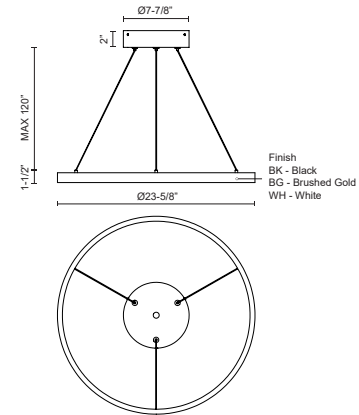

CERCHIO PD87724

PENDANTS

PROJECT

PD87724-BG
Brushed Gold

PD87724-BK
Black

PD87724-WH
White

SPECIFICATION DETAILS

Fixture Dimensions	D23-5/8" x H1-1/2"
Light Source	LED with DC Driver
Wattage	63W
Total Lumens	4700lm
Delivered Lumens	BG-1920lm*; BK-1920lm*; WH-2585lm;
Voltage	120V
Color Temperature	3000K
CRI (Ra)	90CRI
Optional Color Temps	2700K - 5000K Available, Minimum Order Quantities Apply
LED Rated Life	50,000 hours
Dimming	100% - 10%, TRIAC or ELV Dimmer (Not Included)
Diffuser Details	Frosted Silicone Diffuser
Adjustable	Yes
Wire Length	120" Max
Wire Type	BG - Black Wire; BK - Black Wire; WH - Clear Wire;
Minimum Hang Height	12"
Sloped Ceiling Adaptable	Yes
Location	Dry
Illumination Direction	Up and Downlight
Canopy Dimensions	D8-5/8" x H2"

* For custom options, consult factory for details.

* For warranty information, please visit www.kuzcolighting.com/warranty

DESCRIPTION

Extruded and rolled aluminum with rectangular profile. Flush silicone diffuser. Matte powder-coated finish. Up and down light.. Duo canopy mounting style