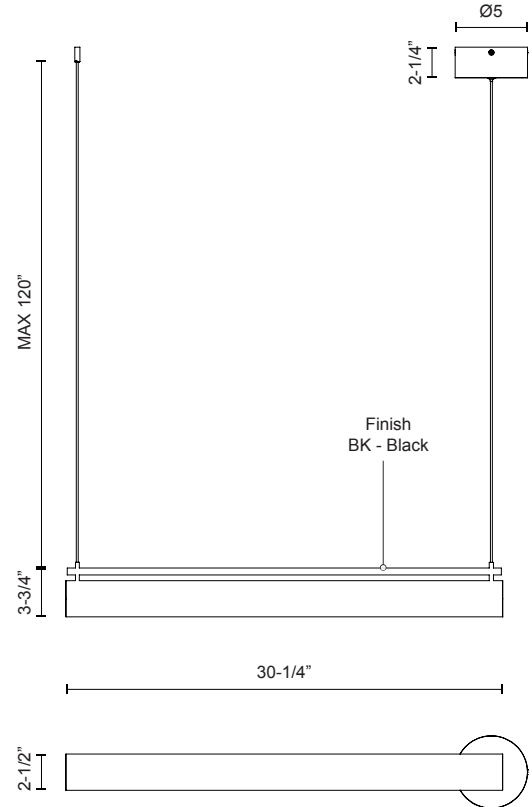

GRAMERCY LP70130

PENDANTS

PROJECT

LP70130-BK
Black

SPECIFICATION DETAILS

* For custom options, consult factory for details.

Fixture Dimensions	L30-1/4" x W2-1/2" x H3-3/4"
Light Source	LED
Wattage	25W
Total Lumens	2125lm*
Delivered Lumens	BK-1200lm*
Voltage	120V
Color Temperature	3000K
CRI (Ra)	>90
Optional Color Temps	2700K - 5000K Available, Minimum Order Quantities Apply
LED Rated Life	50,000 hours
Dimming	100% - 10%, TRIAC or ELV Dimmer (Not Included)
Glass Details	White Glass
Adjustable	Yes
Wire Length	120" Max
Wire Type	Color Matching Coaxial Wire
Location	Dry
Warranty	5 Years
Canopy Dimensions	D5" x H2-1/4"

DESCRIPTION

Glass cylinder with frosted white interior coating and aluminum die-cast body

KUZCO

19054 28TH AVENUE
SURREY - BC V3Z 6M3
CANADA

WWW.KUZCOLIGHTING.COM

COMMENT