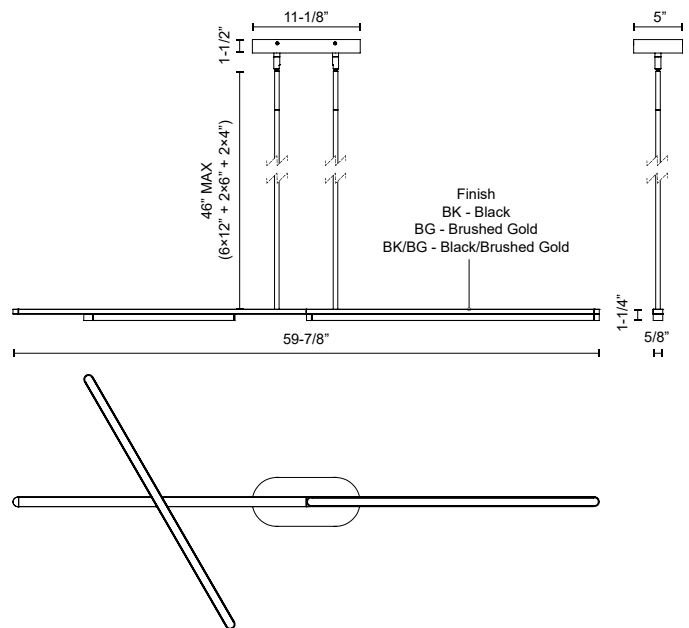

KUZCO

19054 28TH AVENUE
SURREY - BC V3Z 6M3
CANADA

WWW.KUZCOLIGHTING.COM

COMMENT