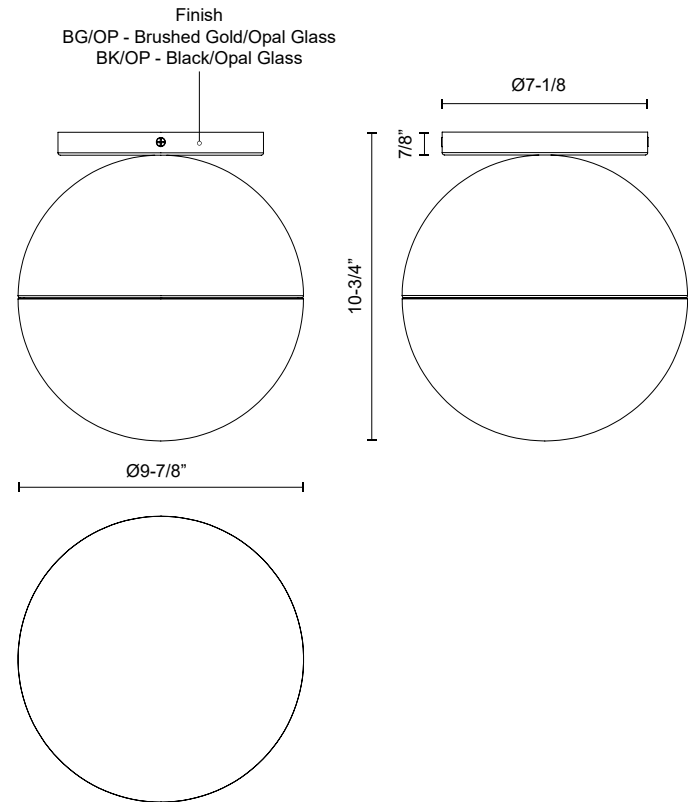

FM58310-BK/OP
 Black/Opal Glass

FM58310-BG/OP
 Brushed Gold/Opal Glass

SPECIFICATION DETAILS

* For custom options, consult factory for details.

Fixture Dimensions	D9-7/8" x H10-3/4"
Lamp Type	Incandescent, A19, Medium Base
Wattage	1 x 60W
Voltage	120V
Glass Details	Opal Glass
Location	Dry
Bulbs Included	No
Warranty	5 Years
Illumination Direction	Down
Canopy Dimensions	D7-1/8" x H7/8"