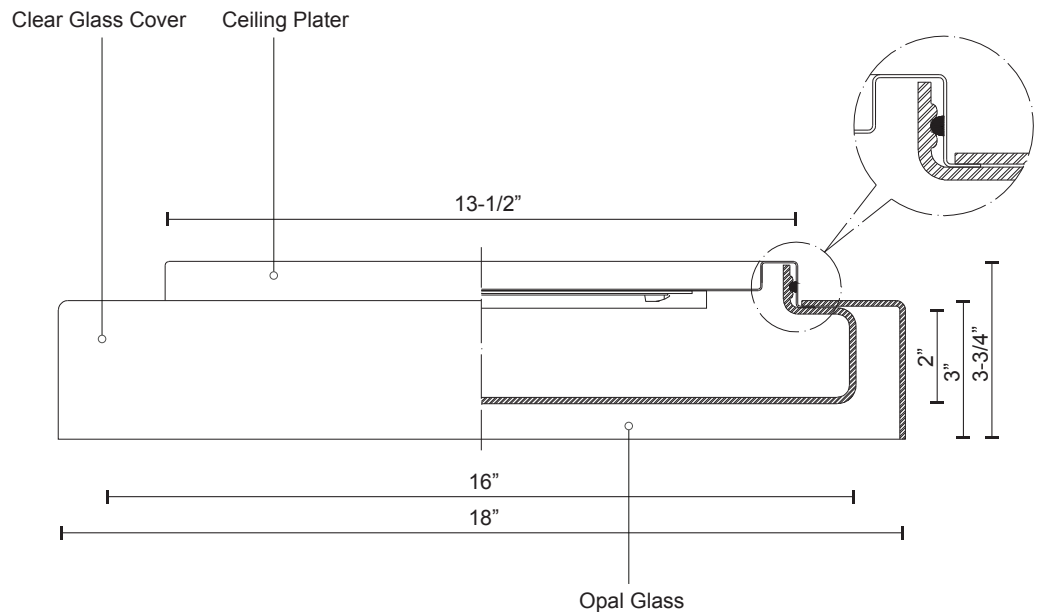

Product Descriptions

Clear round aesthetic glass. Opal glass cylindrical diffuser. Powder-coated white steel ceiling plate. Down light. Dimmable with ELV dimmer (not included). Custom options available.

Product Details

High system efficacy
Low total life cycle cost
No visible flicker AC operation
ETL listed
5-year LED and fixture warranty.
Complete warranty terms located at:
www.kuzcolighting.com/warranty
Utilizes our patented Driverless LED Light Engine technology - connects directly to AC, no external driver needed.
Dimmable with ELV dimmer (not included)
Custom options available

Comments:

Canopy dimensions:
D13"-1/2"x H7/8"