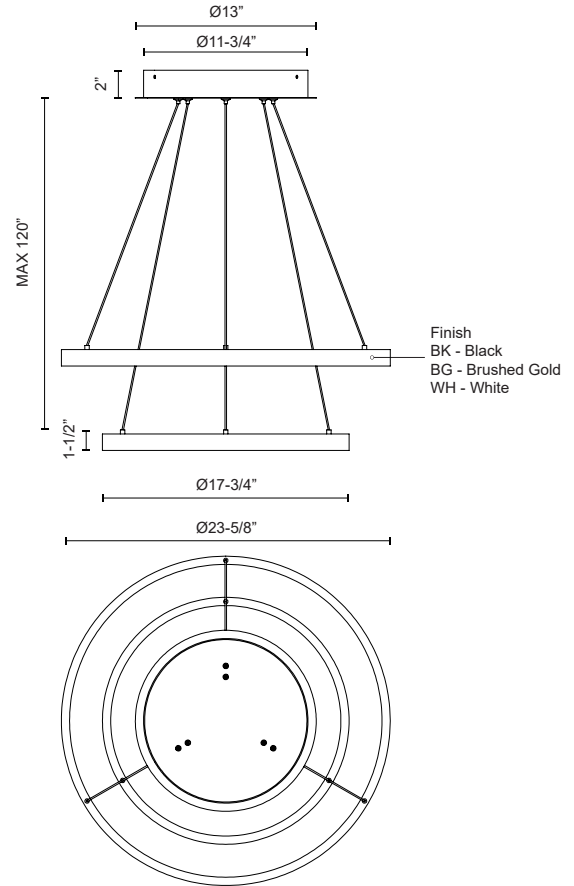

CERCHIO CH87824

PENDANTS

PROJECT

CH87824-BK
Black

CH87824-BG
Brushed Gold

CH87824-WH
White

SPECIFICATION DETAILS

Fixture Dimensions	D23-5/8" x H1-1/2"
Light Source	LED with DC Driver
Wattage	113W
Total Lumens	8520lm
Delivered Lumens	BG-3450lm*; BK-3450lm*; WH-4620lm*;
Voltage	120V
Color Temperature	3000K
CRI (Ra)	90CRI
Optional Color Temps	2700K - 5000K Available, Minimum Order Quantities Apply
LED Rated Life	50,000 hours
Dimming	100% - 10%, TRIAC or ELV Dimmer (Not Included)
Diffuser Details	Frosted Silicone Diffuser
Adjustable	Yes
Wire Length	120" Max
Wire Type	BG - Black Wire; BK - Black Wire; WH - Clear Wire;
Minimum Hang Height	12"
Sloped Ceiling Adaptable	Yes
Location	Dry
Illumination Direction	Up and Downlight
Canopy Dimensions	D13" x H2"

* For custom options, consult factory for details.

* For warranty information, please visit www.kuzcolighting.com/warranty

DESCRIPTION

Extruded and rolled aluminum with rectangular profile. Flush silicone diffuser. Two tiers. Matte powder-coated finish. Up and down light.