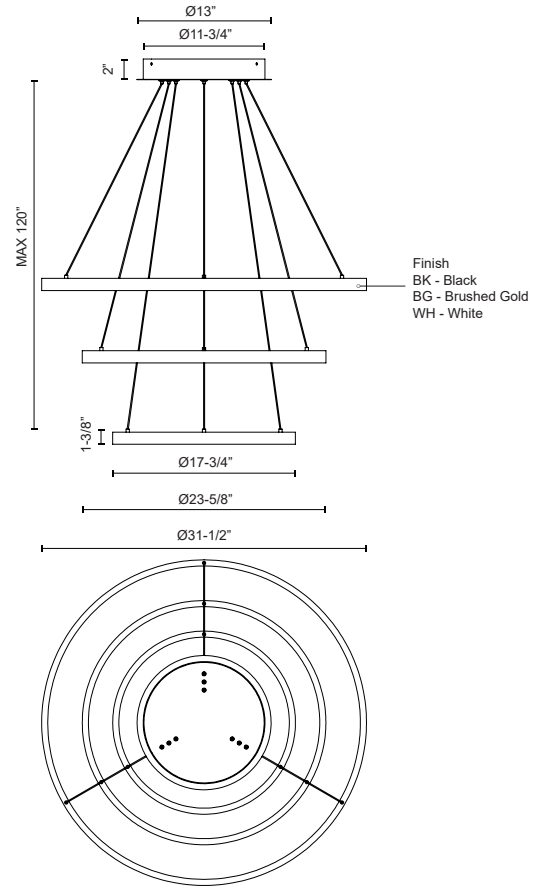

**CERCHIO**  
**CH87332**  
CHANDELIERS

PROJECT

CH87332-BG  
Brushed Gold

CH87332-BK  
Black

CH87332-WH  
White

**SPECIFICATION DETAILS**

<b>Fixture Dimensions</b>	D31-1/2" x H1-3/8"
<b>Light Source</b>	LED with DC Driver
<b>Wattage</b>	150W
<b>Total Lumens</b>	11120lm
<b>Delivered Lumens</b>	BG-4700lm*; BK-4700lm*; WH-6320lm*;
<b>Voltage</b>	120V
<b>Color Temperature</b>	3000K
<b>CRI (Ra)</b>	90CRI
<b>Optional Color Temps</b>	2700K - 5000K Available, Minimum Order Quantities Apply
<b>LED Rated Life</b>	50,000 hours
<b>Dimming</b>	100% - 10%, TRIAC or ELV Dimmer (Not Included)
<b>Diffuser Details</b>	Frosted Silicone Diffuser
<b>Adjustable</b>	Yes
<b>Wire Length</b>	120" Max
<b>Wire Type</b>	BG - Black Wire; BK - Black Wire; WH - Clear Wire;
<b>Minimum Hang Height</b>	16"
<b>Sloped Ceiling Adaptable</b>	Yes
<b>Location</b>	Dry
<b>Illumination Direction</b>	Downlight
<b>Canopy Dimensions</b>	D13" x H2"

\* For custom options, consult factory for details.

\* For warranty information, please visit [www.kuzcolighting.com/warranty](http://www.kuzcolighting.com/warranty)

**DESCRIPTION**

Extruded and rolled aluminum with rectangular profile. Flush silicone diffuser. Three tiers. Matte powder-coated finish. Down light