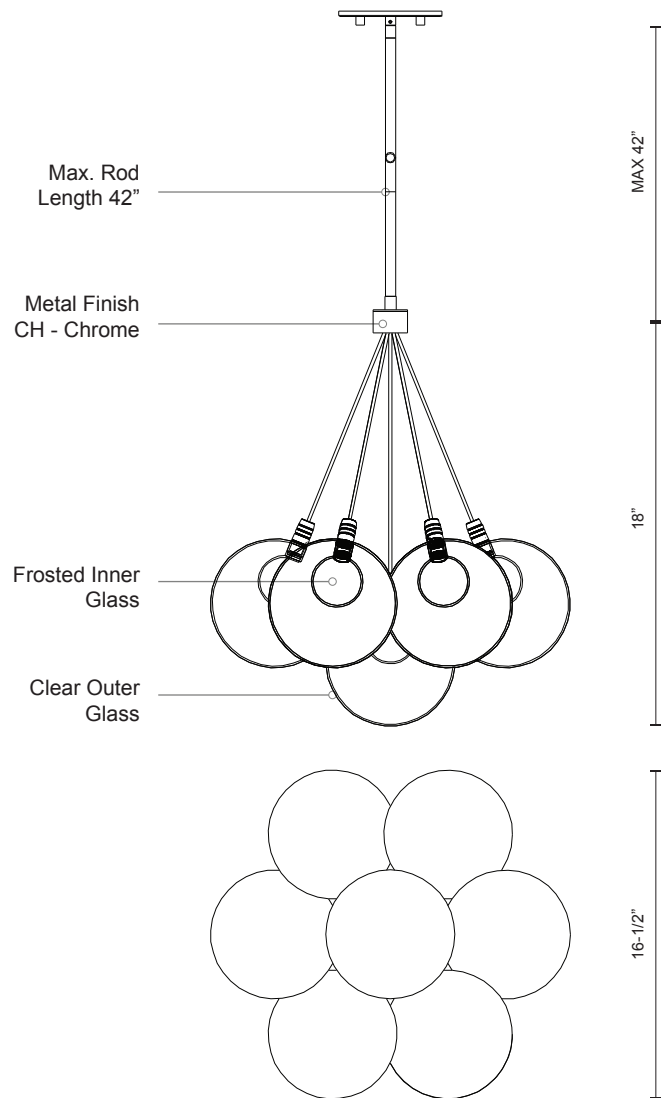

CH3117

SPECIFICATION SHEET

PROJECT	
DATE	TYPE

Sophisticated LED technology meets chandelier with modern design

- Bouquet of frosted spheres encased in clear crystal spheres
- Chrome metal details
- Dimmable with ELV dimmer (Not included)
- 120V

Color Temp 3000K
CRI (Ra) >80
Dimming 100% - 10%
Rated Life 50,000 hours

Voltage	Watt	LED Lumens	Delivered Lumens	Finish(es)
120V	14W	1750lm	1400lm*	CH - Chrome

*Subject to testing confirmation