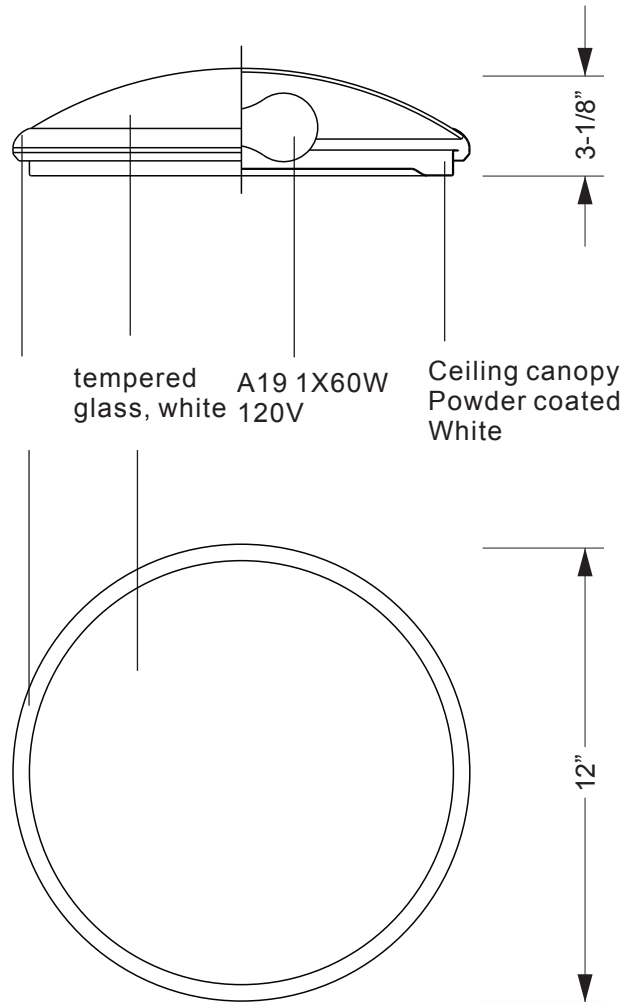

51561BN/CH

SPECIFICATION SHEET

Description:

Single lamp flush mount with white opal glass and your choice of chrome or brushed nickel finish

Metal Finish:

BN - Brushed Nickel

CH - Chrome

Lamping:

1 X 60W A19 medium base 120V

Project:

Date:

Type:

Custom options:

- custom trim finish available (min. order qty required)
- Fluorescent options:
1X13W, 2X13W with built-in electronic ballast
(see details on specification sheets of 51561PL113, 51561PL213)