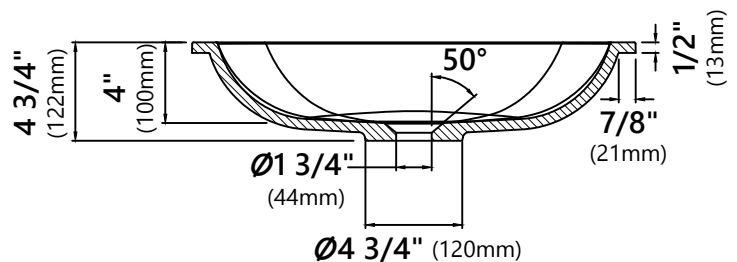

KSU-8MW

Composite Bathroom Sink

Sink Dimensions

Overall Dimensions: 21 5/8" x 14 1/8" x 4 3/4"

Bowl Dimensions: 19 1/4" x 12 5/8"

Sink Depth: 4"

Features

- Composite Solid Surface
- Rectangular Undermount Sink
- 1 3/4" Drain Hole Size
- Without Overflow

Available Colors

- Matte White

Accessories Included

- Sponge
- Buffing Paper
- Mounting Hardware
- Cut Out Template

Optional Accessories

- Pop-Up Drain PU-10
- Grid Drain PU-12

CODES/STANDARDS:

Product Certification

cUPC

ADA

Warranty

Kraus Limited Lifetime Warranty

see website for details www.kraususa.com