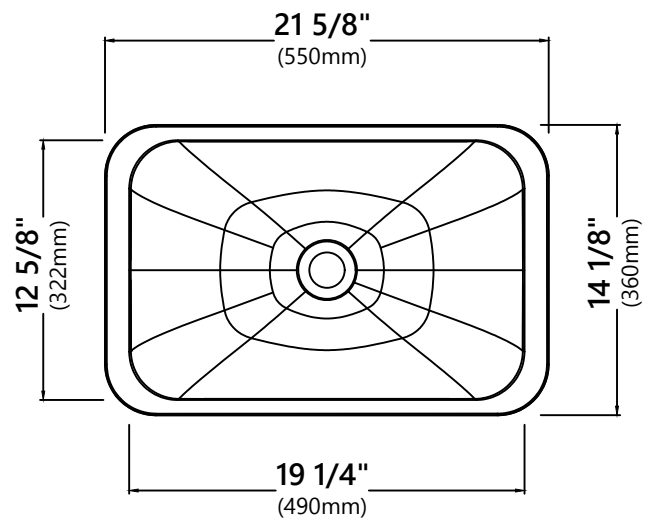

KSU-8MW

Composite Bathroom Sink

Sink Dimensions

Overall Dimensions: 21 5/8" x 14 1/8" x 4 3/4"

Bowl Dimensions: 19 1/4" x 12 5/8"

Sink Depth: 4"

Features

- Composite Solid Surface
- Rectangular Undermount Sink
- 1 3/4" Drain Hole Size
- Without Overflow

Available Colors

- Matte White

Accessories Included

- Sponge
- Buffing Paper
- Mounting Hardware
- Cut Out Template

Optional Accessories

- Pop-Up Drain PU-10
- Grid Drain PU-12

CODES/STANDARDS:

Product Certification

cUPC

ADA

Warranty

Kraus Limited Lifetime Warranty

see website for details www.kraususa.com