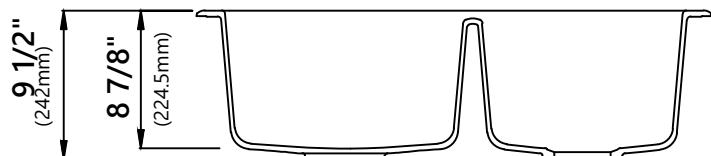

KGD-50

33 Inch Dual Mount Double Bowl Granite Kitchen Sink

Kräus®

SPECIFICATION SHEET

Sink Dimensions

Overall Dimensions: 33" x 22"

Larger Bowl Dimensions: 15 1/4" x 18 1/2"

Smaller Bowl Dimensions: 12 7/8" x 16"

Bowl Depth: 8 7/8"

Features

- Granite Composite Construction
- Dual Mount Double Bowl Sink
- 60/40 Split
- Required Minimum Cabinet Size: 36" Left to Right, 24" Front to Back
- Rear Off-Set Drains
- 3 1/2" Drain Openings

Accessories Included

- Strainer ST-2 x2
- Mounting Hardware
- Cut-out Template
- Silicone Mitt KSM-1BLACK
- Silicone Trivet KST-1BLACK

Available Colors

- Black
- Grey

CODES/STANDARDS:

Product Certification

ASME A112.19.3/CSA B45.4, cUPC certified

Note: Although Kraus granite and quartz composite sinks are highly heat resistant, placing hot items right from the stove or oven directly into the sink may cause surface discoloration. Consider using a trivet or rolling mat for extremely hot items to avoid potential heat damage.

Warranty

Kraus Limited Lifetime Warranty
see website for details www.kraususa.com