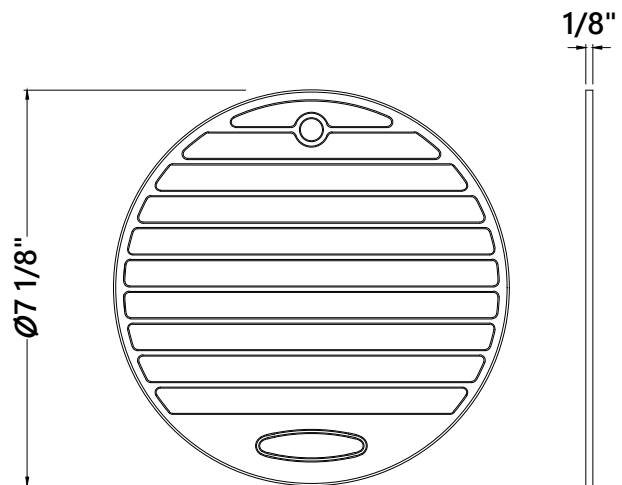

KGD-50

33 Inch Dual Mount Double Bowl Granite Kitchen Sink

Kräus®

SPECIFICATION SHEET

Sink Dimensions

Overall Dimensions: 33" x 22"

Larger Bowl Dimensions: 15 1/4" x 18 1/2"

Smaller Bowl Dimensions: 12 7/8" x 16"

Overall Dimensions: $\varnothing 7 \frac{1}{8}'' \times 1 \frac{1}{8}''$

Features

- BPA-free Silicone
- Textured Non-Slip Surface for a Strong Grip
- Heat-Resistant up to 446° F
- Waterproof Material is Not Affected by Steam or Hot Liquids

Warranty

Kraus 1 Year Limited Warranty

see website for details www.kraususa.com

KSM-1BLACK

Silicone Non-Slip Oven Mitt

Oven Mitt Dimensions

Overall Dimensions: 12" x 5 3/8"

Features

3/4"
(19mm)

5 3/8"
(135mm)