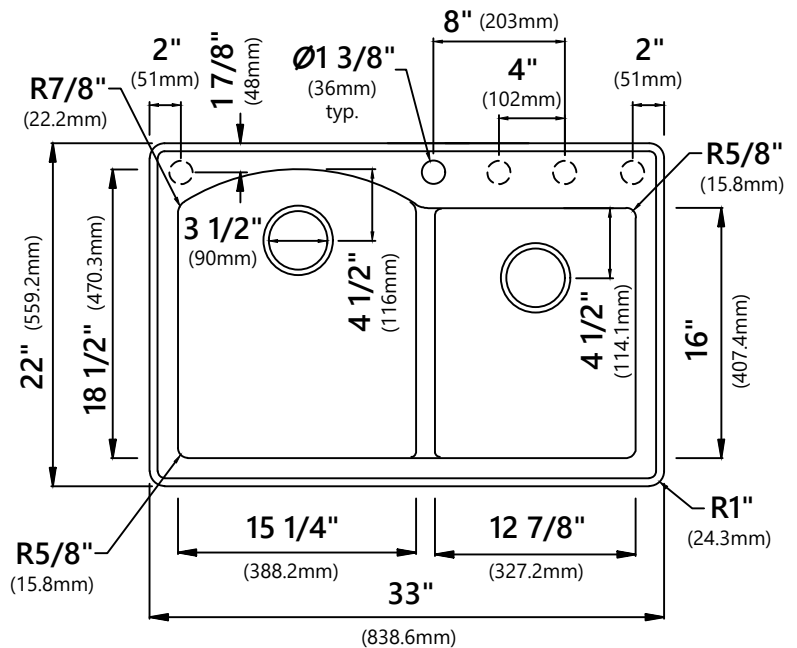

KGD-50

33 Inch Dual Mount Double Bowl Granite Kitchen Sink

Kräus®

SPECIFICATION SHEET

Sink Dimensions

Overall Dimensions: 33" x 22"

Larger Bowl Dimensions: 15 1/4" x 18 1/2"

Smaller Bowl Dimensions: 12 7/8" x 16"

Bowl Depth: 8 7/8"

Features

- Granite Composite Construction
- Dual Mount Double Bowl Sink
- 60/40 Split
- Required Minimum Cabinet Size: 36" Left to Right, 24" Front to Back
- Rear Off-Set Drains
- 3 1/2" Drain Openings

Warranty

Kraus Limited Lifetime Warranty
see website for details www.kraususa.com

ST-2

Stainless Steel Kitchen Sink Strainer

Strainer Dimensions

Overall Dimensions: $\text{Ø}4\ 1/2"$ x $3\ 3/4"$

Features

- Premium Stainless Steel construction
- Fits Standard $3\ 1/2"$ or $4"$ Drain Opening
- Open/Close Stopper Prevents Debris from Clogging Drain Pipe

3/4"
(19mm)

5 3/8"
(135mm)