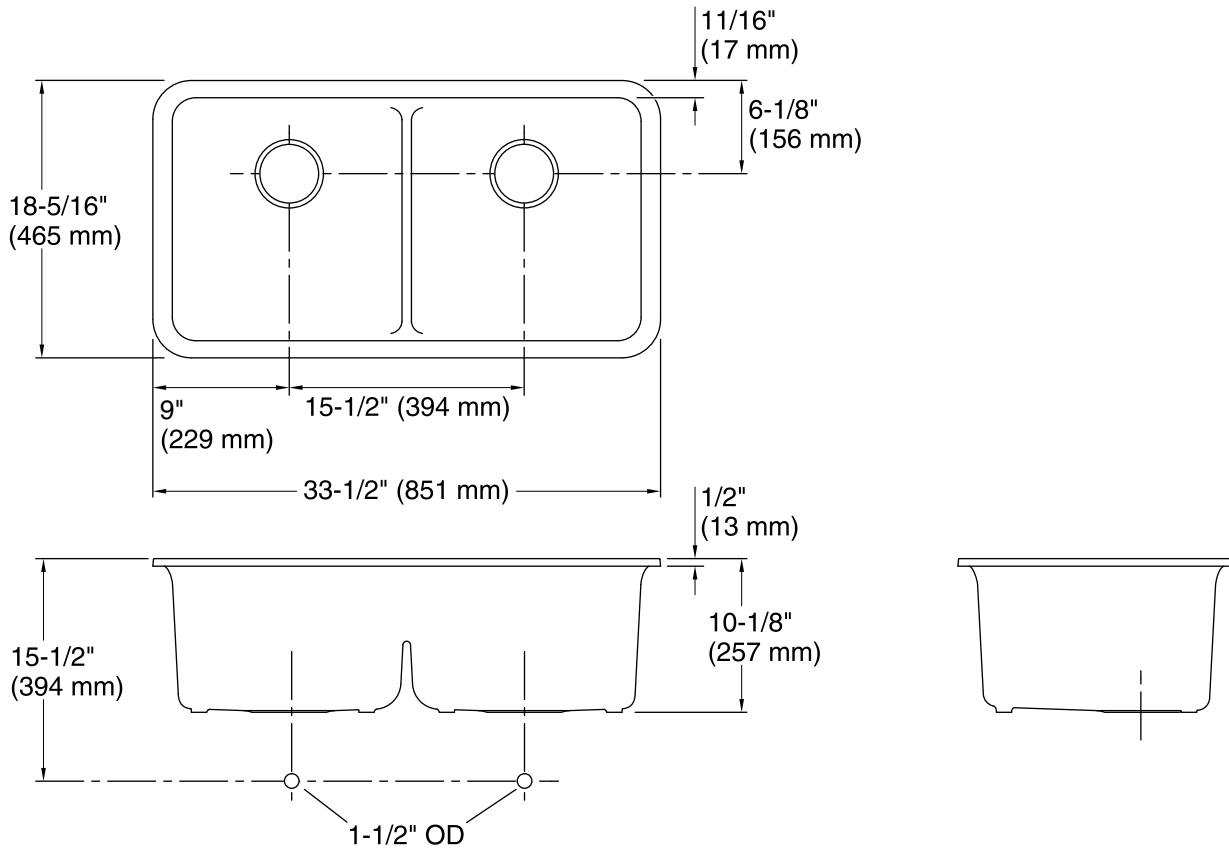

Technical Information

All product dimensions are nominal.

Bowl configuration: Double equal

Installation: Under-mount

Min. base cabinet width: 36" (914 mm)

Bowl area (Left):
Length: 14-7/8" (378 mm)
Width: 15-3/16" (386 mm)
Bowl depth: 9-1/2" (241 mm)
Water depth: 9-1/2" (241 mm)

Bowl area (Right):
Length: 14-7/8" (378 mm)
Width: 15-3/16" (386 mm)
Bowl depth: 9-1/2" (241 mm)
Water depth: 9-1/2" (241 mm)

Drain hole: 3-7/8" (98 mm)

Template: 1256394-7, required, included

Notes

Install this product according to the installation instructions.