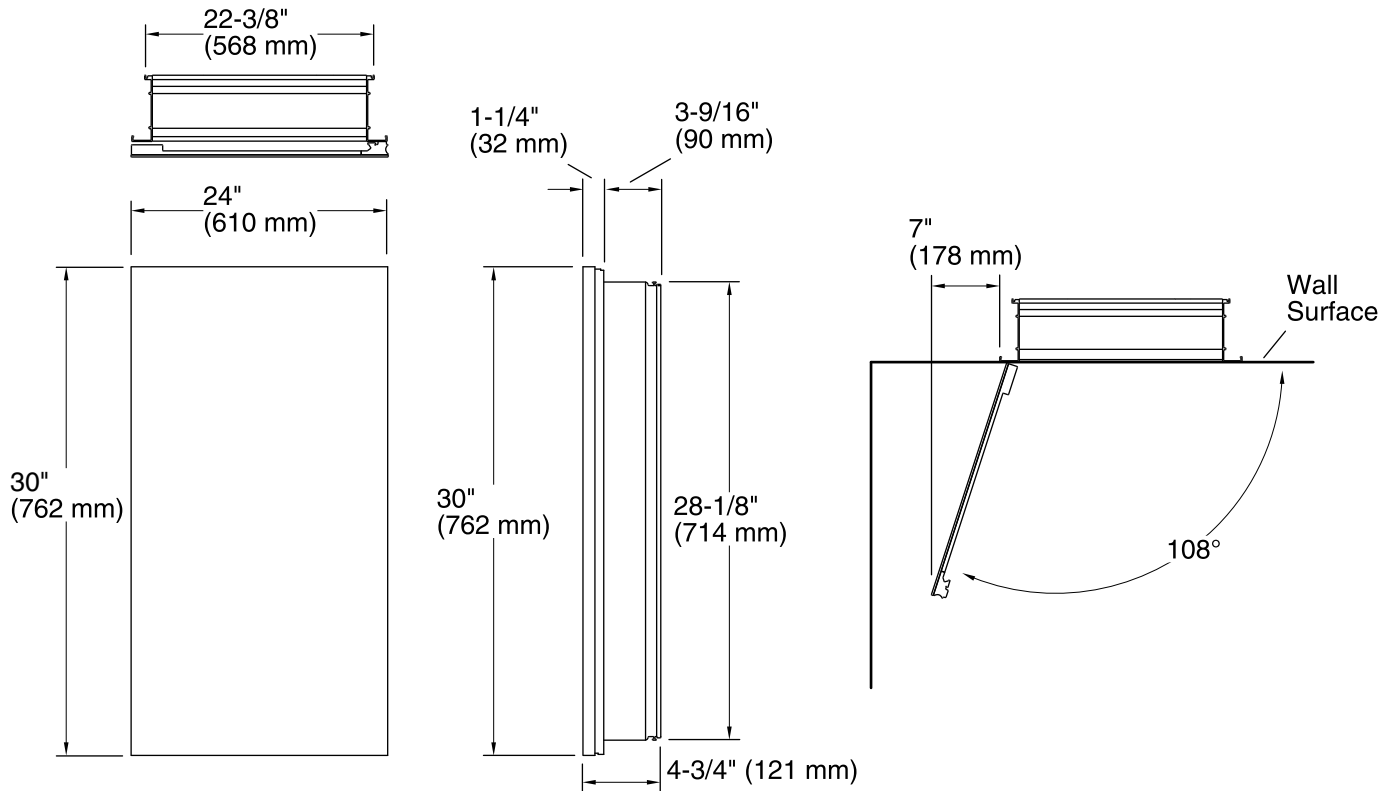

Features

- Anodized aluminum construction with a durable rust-free and chip-free finish.
- Three adjustable glass shelves.
- Full-overlay mirrored door.
- Mirrored interior.
- Two-way adjustable hinges with 108-degree opening capability for easy cabinet access.
- Can be installed with left- or right-hand swing.
- Includes mounting hardware for surface or recessed installation.
- Requires K-99012 or K-99675 side mirror kit (sold separately) for surface mount installation.

KOHLER® One-Year Limited Warranty

See website for detailed warranty information.

Technical Information

All product dimensions are nominal.

Recess-Mount Cutout:

Width:	22-1/2" (572 mm)
Height:	28-1/4" (718 mm)
Depth:	3-11/16" (94 mm)

For surface mounting, use anchors (not provided) rated for the loaded weight of this product. Refer to the anchor manufacturer's instructions.

When determining the height of the cabinet, ensure the mirrored door will clear all obstacles (such as a faucet). A minimum distance of 3" (76 mm) is required.

This cabinet is designed for either right or left door swing. Check for obstructions.

Cutout for recess-mount installations: 22-1/2" (572 mm) width x 28-1/4" (718 mm) height x 3-11/16" (94 mm) depth.