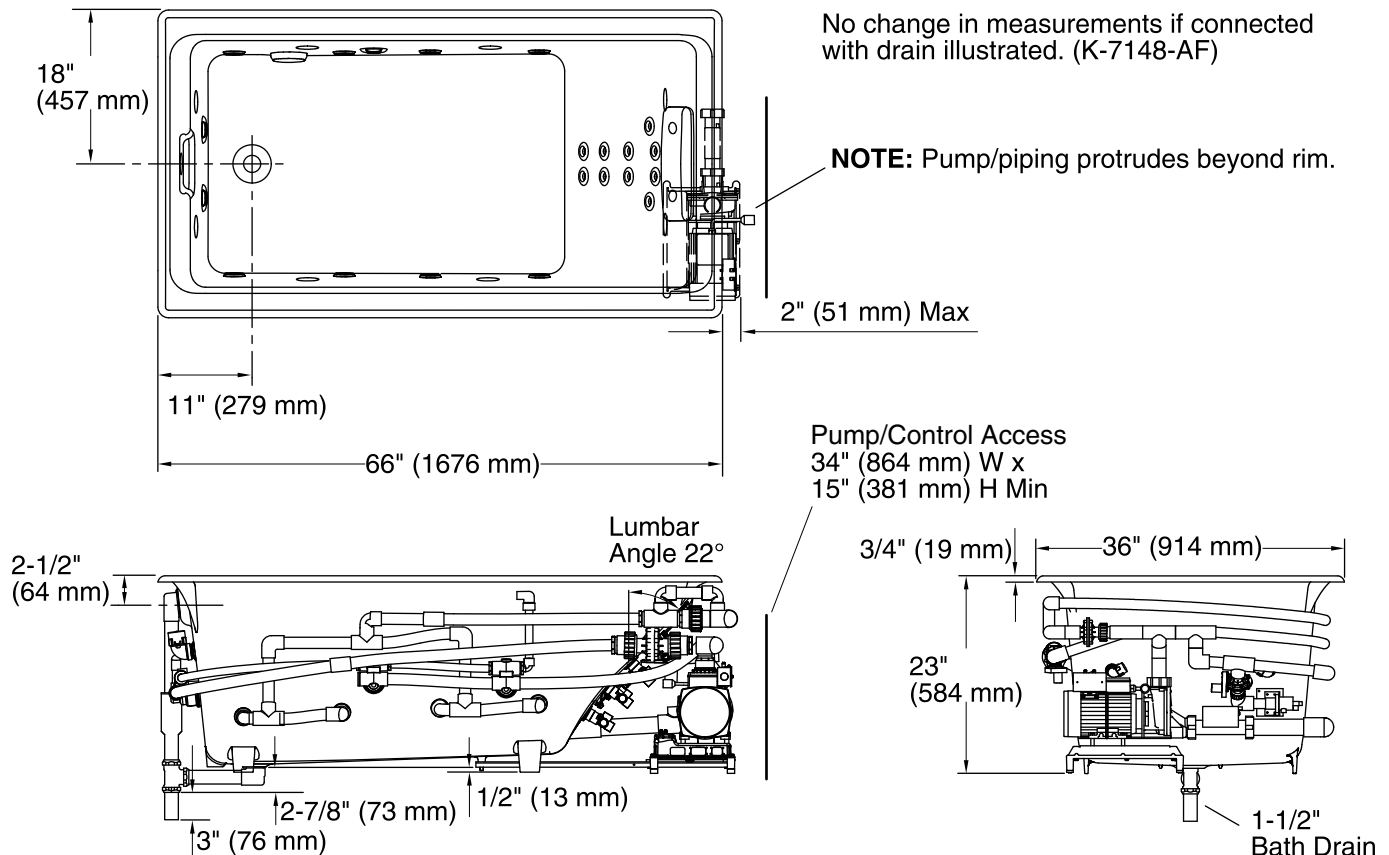

Required Electrical Service

One dedicated circuit required, protected with Class A Ground-Fault Circuit-Interrupter (GFCI). Outside North America, this device may be known as a Residual Current Device (RCD).

Pump, Heater: 240 V, 20 A, 50/60 Hz

Technical Information

All product dimensions are nominal.

Installation:	Drop-in
Drain location:	End
Basin area, bottom:	45" x 25" (1143 mm x 635 mm)
Basin area, top:	58" x 29" (1473 mm x 737 mm)
Weight:	510 lbs (231.3 kg)
Minimum floor load:	81 lbs/ft² (395.5 kg/m²)
Water depth:	18" (457 mm)
Water capacity:	96 gal (363.4 L)
Cutout:	Drop-in, 65-1/2" x 35-1/2" (1664 mm x 902 mm)
Electrical component rating:	Pump: 240 V, 11 A, 50/60 Hz Heater: 240 V, 6 A, 1500 W
Pump speed:	Variable
Minimum flat for door:	1-13/16" (46 mm)

Notes

Measure your actual product for rough-in details. Install this product according to the installation instructions.

The hot water supply should be 70% of the capacity of the bath or greater. Installations will vary.

Kit is required for under-mount installations (sold separately).

Cast iron whirlpools are extremely heavy, making some drop-in installations difficult. Splitting the deck/surround is recommended if installing into a deck.