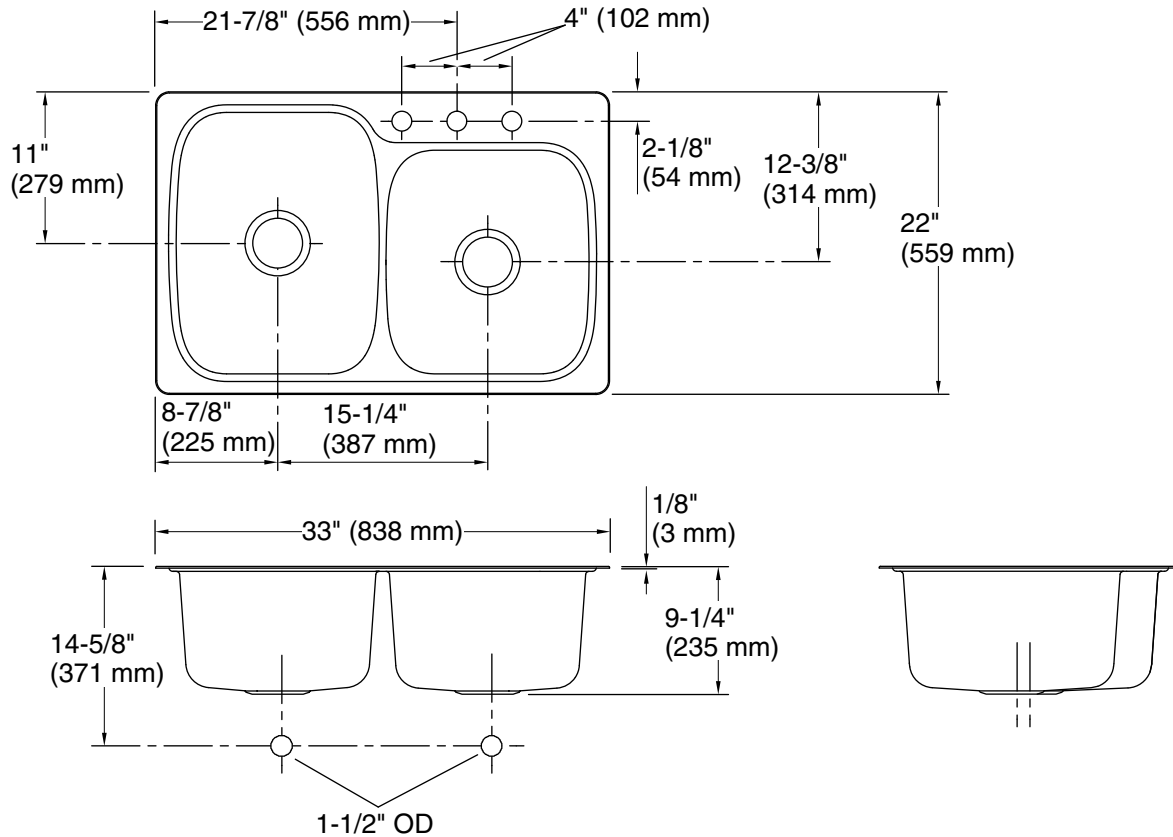

### Features

- 36" minimum base cabinet width.
- Large/medium bowls.
- 9" (229 mm) depth provides generous workspace.
- Three faucet holes.
- SilentShield® sound-absorption technology offers quieter performance.
- Includes installation hardware.

## Technical Information

All product dimensions are nominal.

Installation:	Top-mount, Under-mount
Min. base cabinet width:	36" (914 mm)
Bowl area (Right):	Length: 14-3/16" (360 mm) Width: 15-11/16" (398 mm) Bowl depth: 9" (229 mm) Water depth: 9" (229 mm)
Bowl area (Left):	Length: 14-3/16" (360 mm) Width: 18-7/16" (468 mm) Bowl depth: 9" (229 mm) Water depth: 9" (229 mm)
Number of deck holes:	3
Faucet hole(s):	1-7/16" (37 mm)
Soap/Lotion hole:	1-7/16" (37 mm)
Drain hole:	3-3/4" (94 mm)
Template:	1263722-7, required, included