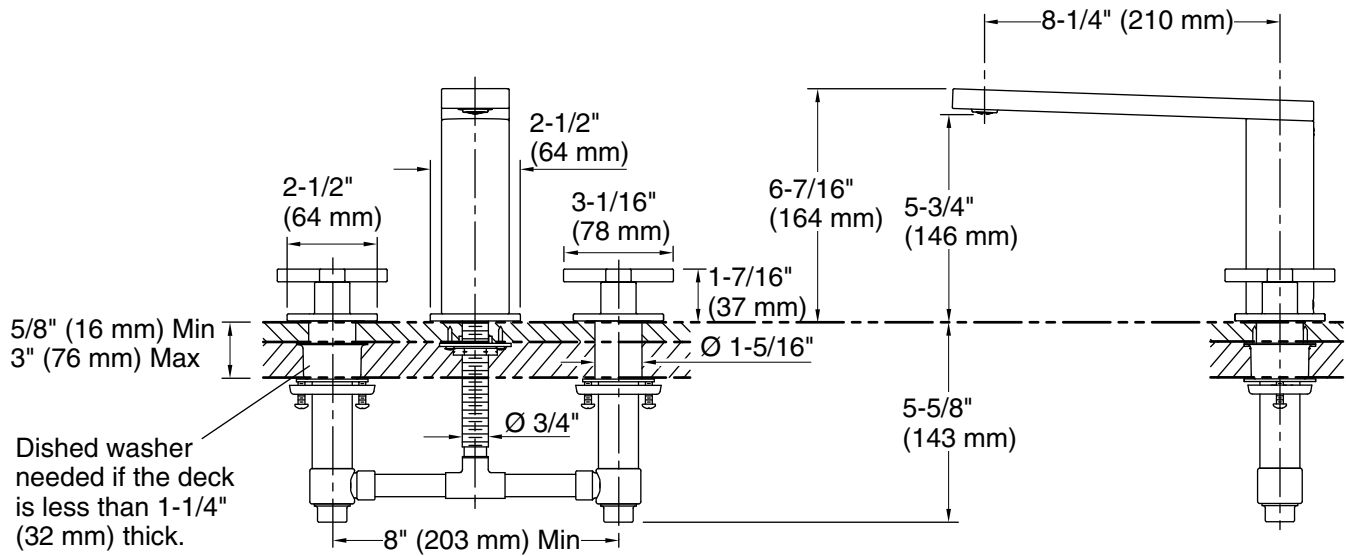

Finished Deck-Mount
Installation Only

Technical Information

All product dimensions are nominal.

Spout:

Spout reach: 8-1/4" (210 mm)

Notes

Install this product according to the installation guide.

ADA compliant when installed to the specific requirements of these regulations.