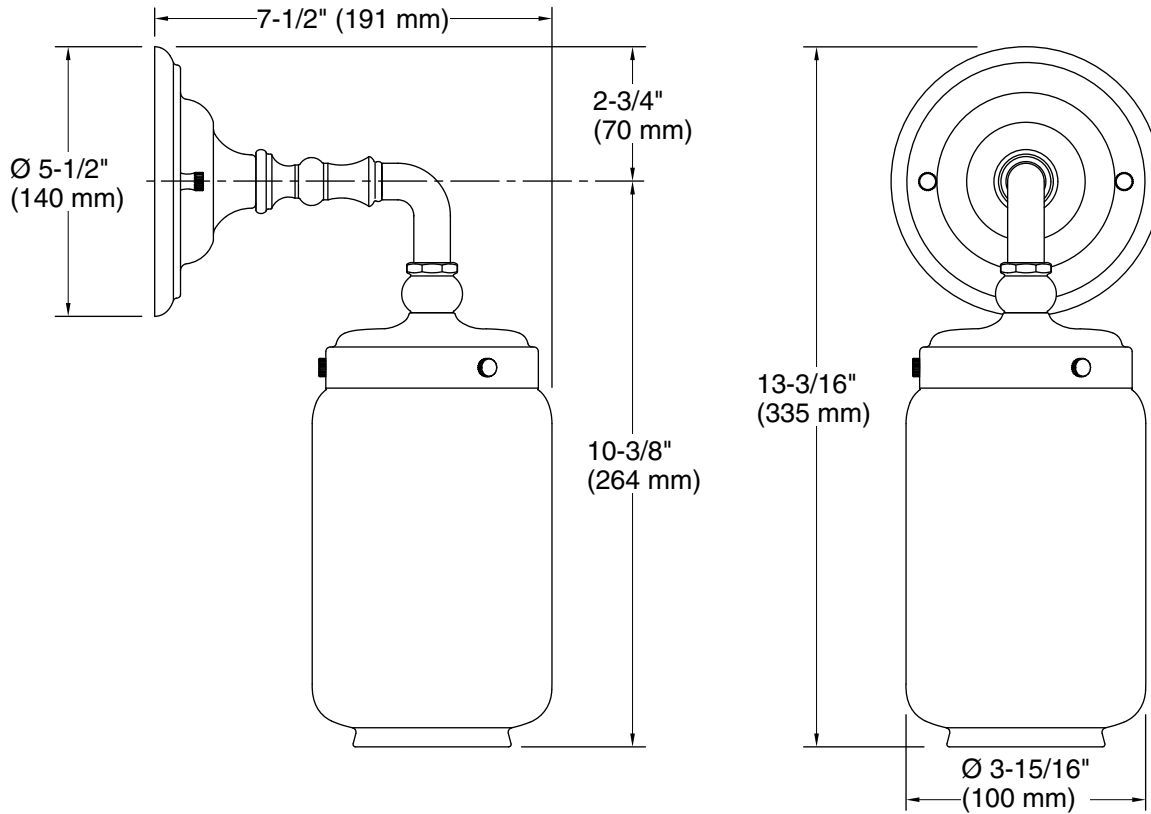

Features

- Clear glass shades with inner frosted glass diffusers for reduced glare
- Requires bulb with medium (E26) base; T10 bulb recommended (sold separately)
- Coordinates with faucets and accessories in the Artifacts collection
- Includes installation hardware
- Suitable for damp locations, per UL 1598

Technical Information

All product dimensions are nominal.

Installation Type: Wall-mount
Material: Brass, Glass, Zinc
Number of Lights: 1
Lighting Type: Socket-based
Socket Type: E-26 Medium

Notes

Install this product according to the installation instructions.