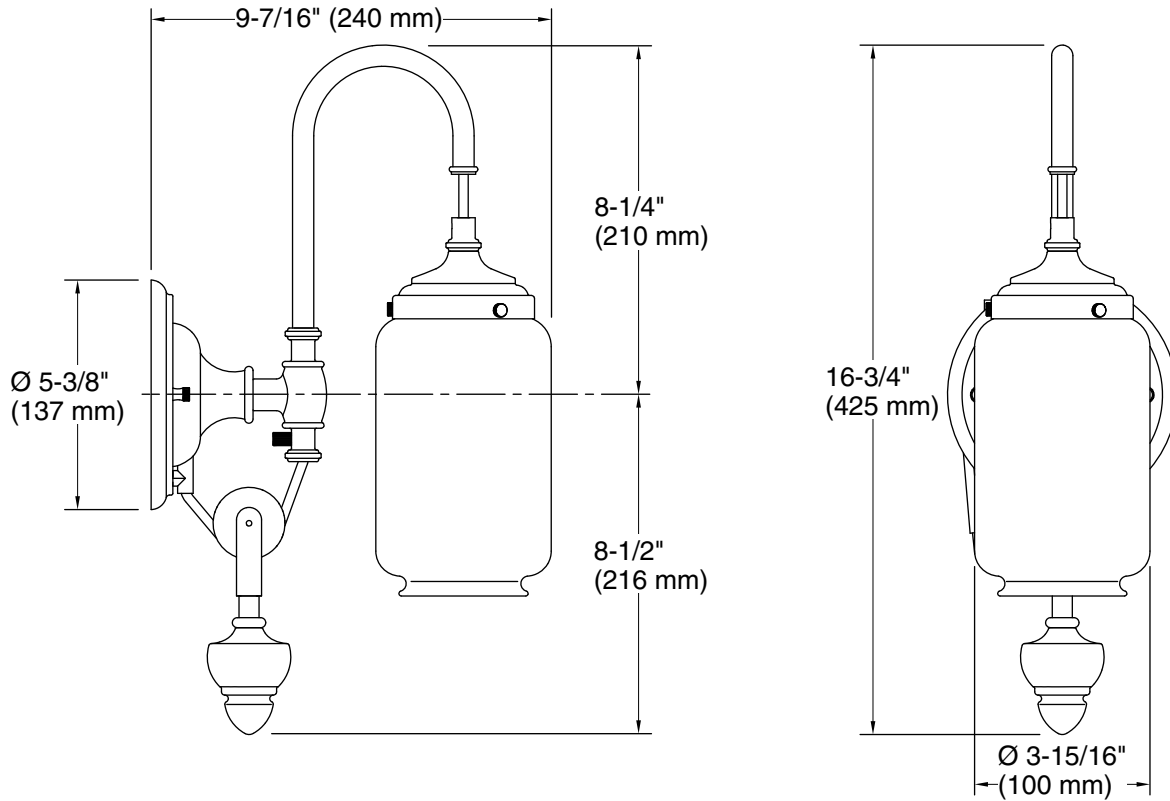

## Features

- Clear glass shades with inner frosted glass diffusers for reduced glare
- Requires bulb with medium (E26) base; T10 bulb recommended (sold separately)
- Coordinates with faucets and accessories in the Artifacts collection
- Suitable for damp locations, per UL 1598

## Technical Information

All product dimensions are nominal.

Material:	Brass, Glass, Zinc
Number of Lights:	1
Lighting Type:	Socket-based
Socket Type:	E-26 Medium
Shade Type:	Glass - clear
Hanging Type:	Adjustable pulley