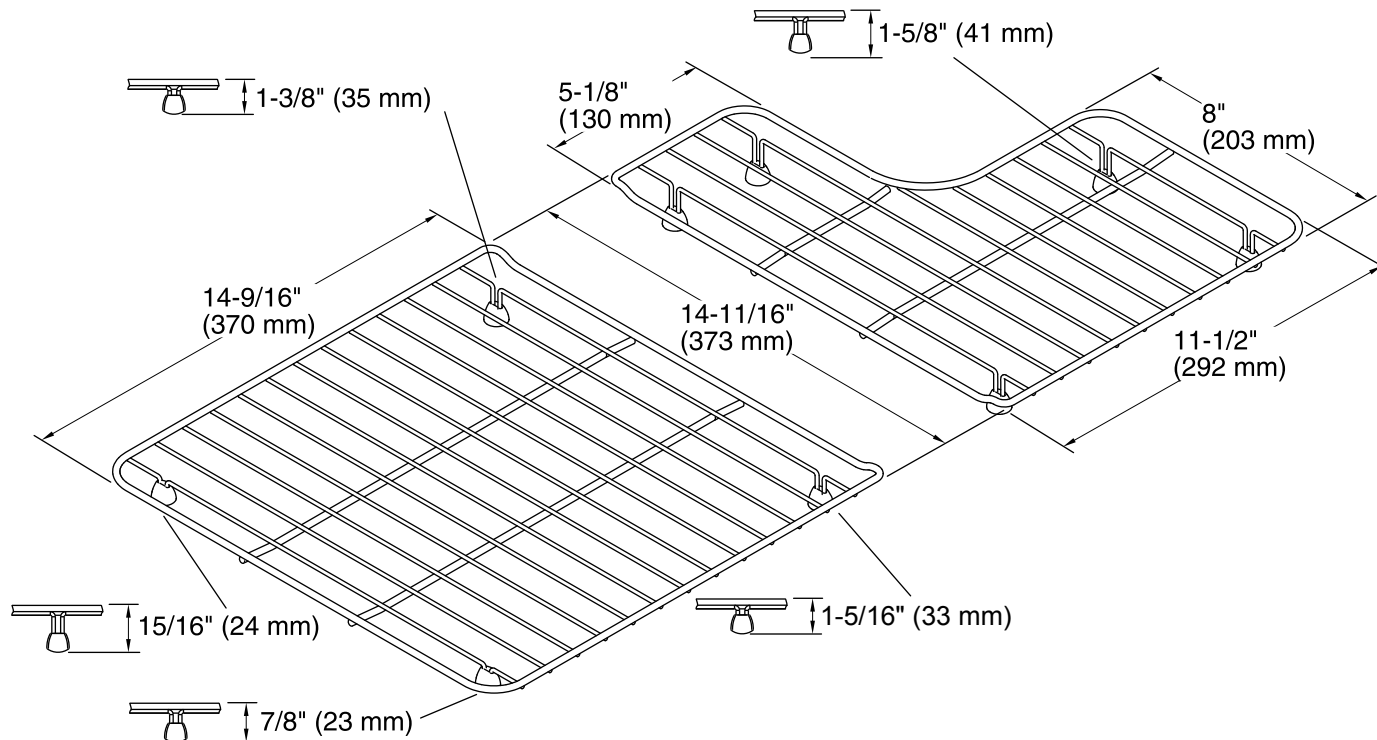

Features

- Fits in the bowl of the K-5826 and K-5827 Whitehaven kitchen sinks.
- Durable, electro-polished stainless-steel construction.
- Helps protect sink surface from daily wear.
- Dishwasher safe.
- Rubber feet provide added protection.

	ST	Stainless Steel
--	----	-----------------

Technical Information

All product dimensions are nominal.

Material: Stainless Steel