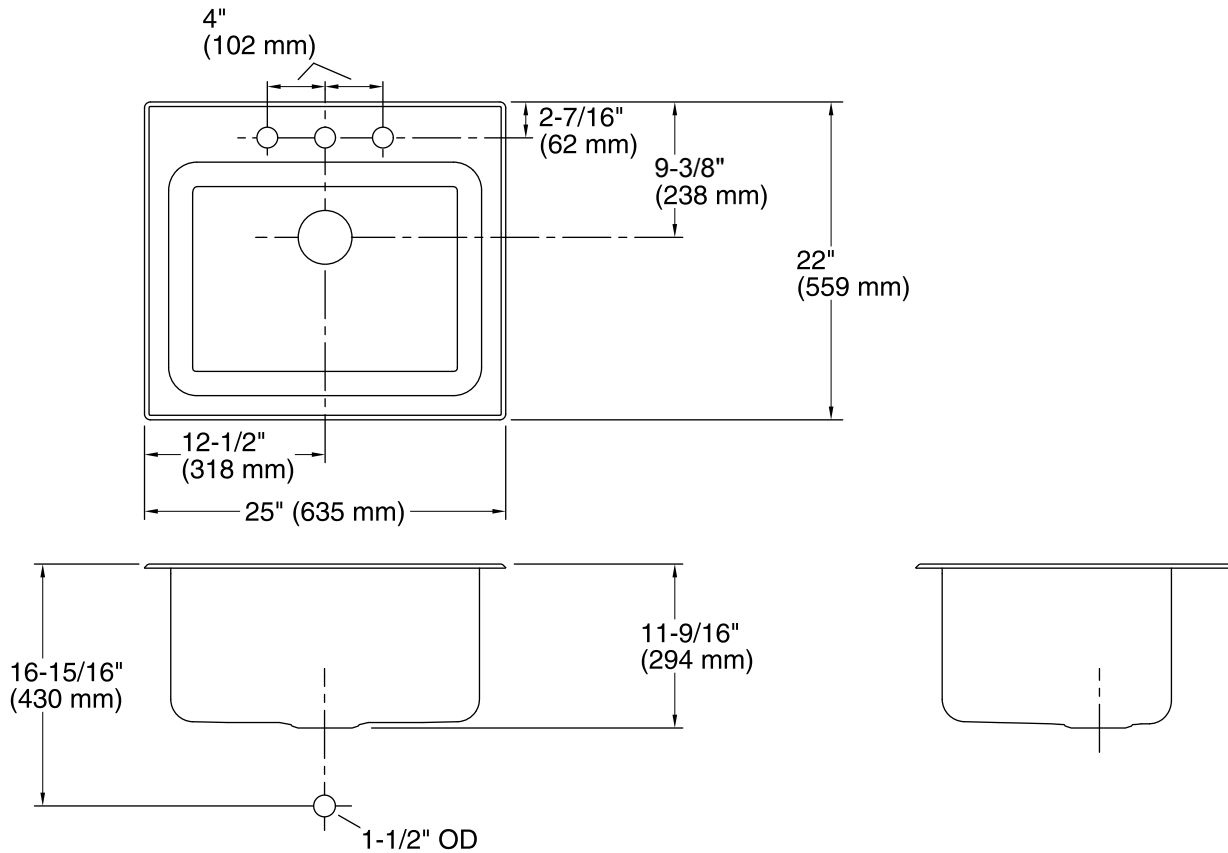

Technical Information

All product dimensions are nominal.

Installation: Top-mount
Min. base cabinet width: 27" (686 mm)

Bowl area: Length: 21-1/4" (540 mm)
Width: 15-3/4" (400 mm)
Bowl depth: 11-5/16" (287 mm)
Water depth: 11-5/16" (287 mm)

Number of deck holes: 3
Faucet hole(s): 1-7/16" (37 mm)
Drain hole: 3-3/4" (94 mm)

Notes

Install this product according to the installation instructions.