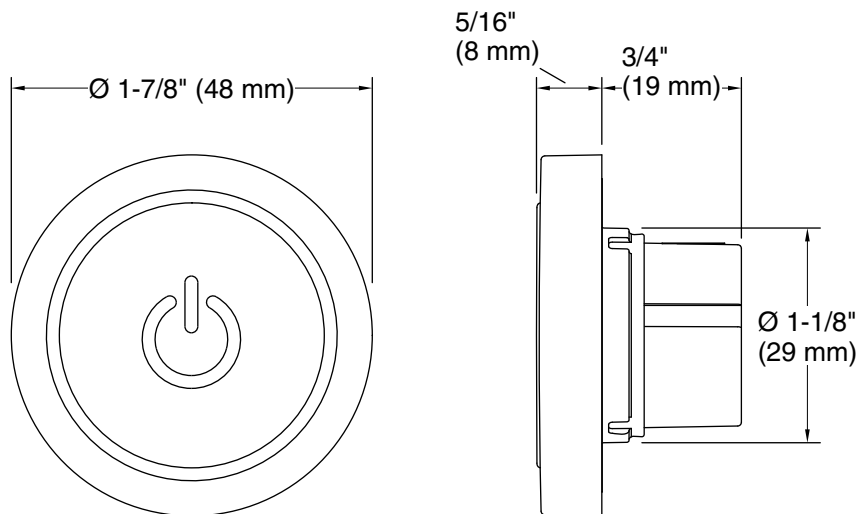

Color tiles intended for reference only.

Color	Code	Description
	CP	Polished Chrome
	BL	Matte Black

Technical Information

All product dimensions are nominal.

Drain included:	No
Max. Ambient temp:	104°F (40°C)
Min. Operating temp:	86°F (30°C)
Max. Operating temp:	120°F (48.9°C)
Max. Relative humidity condensing:	100%