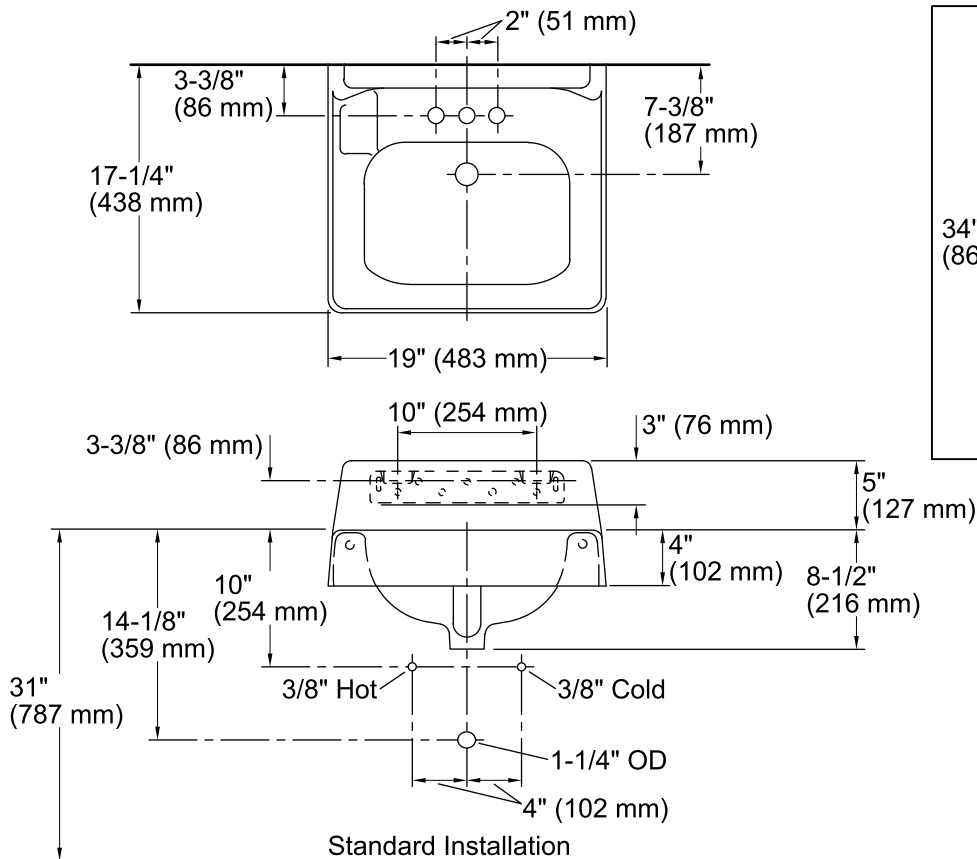

Features

- Made from premium materials that withstand high-volume usage
- Constructed KOHLER® Cast Iron
- 19"L x 17"W
- Wall-mount installation
- 4" center drilling

Recommended Products/Accessories

K-8998 P-Trap

	0	White
--	---	-------

Technical Information

All product dimensions are nominal.

- Bowl configuration: Single
- Installation: Wall-mount
- Bowl area (Only): Length: 15" (381 mm)
Width: 10" (254 mm)
Water depth: 5" (127 mm)
- Number of deck holes: 3
- Faucet hole spacing: 4" (102 mm)
- Faucet hole(s): 1-1/4" (32 mm)
- Drain hole: 1-3/4" (44 mm)