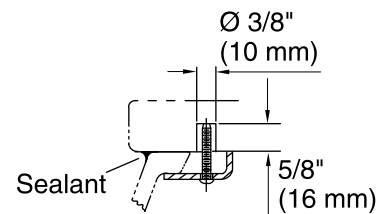

Wood Installation

Marble Installation

Technical Information

All product dimensions are nominal.

- Bowl configuration: Single
- Installation: Under-mount
- Bowl area: Length: 17-3/16" (437 mm)
Width: 14-3/16" (360 mm)
Bowl depth: 4-3/4" (121 mm)
Water depth: 4-3/4" (121 mm)
- Template: 1151001-7, required, included