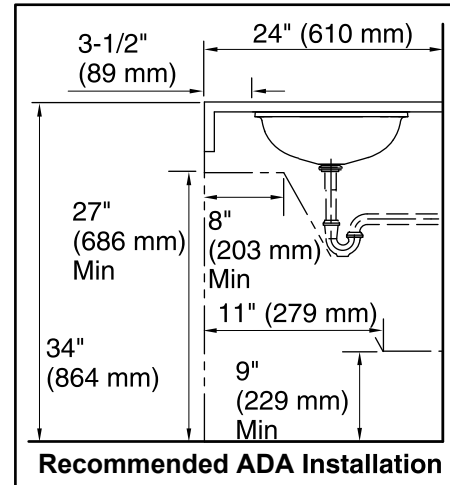

Technical Information

All product dimensions are nominal.

- Bowl configuration: Single
- Installation: Under-mount
- Bowl area: Length: 17-3/16" (437 mm)
  Width: 14-3/16" (360 mm)
  Bowl depth: 4-3/4" (121 mm)
  Water depth: 4-3/4" (121 mm)
- Template: 1151001-7, required, included

Notes

Install this product according to the installation instructions.

NOTICE: Countertop manufacturer or cutter must use the cut-out template provided with the product, or a current one provided by Kohler Co. (call 1-800-4-KOHLER). Kohler Co. is not responsible for cutout errors when the incorrect cut-out template is used.

ADA compliant when installed to the specific requirements of these regulations.