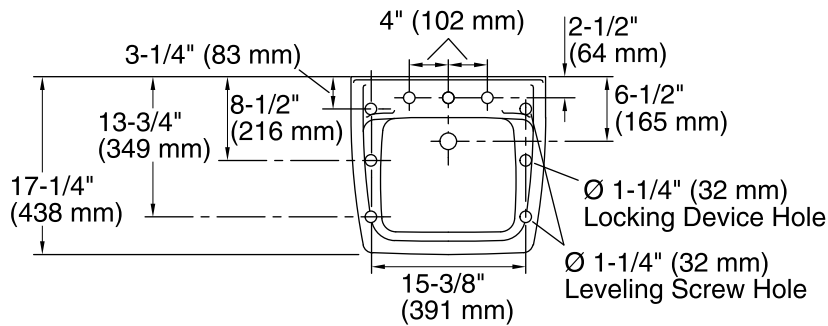

	0	White
	96	Biscuit
	47	Almond

1-800-4KOHLER (1-800-456-4537)

Kohler Co. reserves the right to make revisions without notice to product specifications.

For the most current Specification Sheet, go to www.kohler.com.

9-7-2019 07:26 - US/CA

THE BOLD LOOK
OF **KOHLER**®

Technical Information

All product dimensions are nominal.

Bowl configuration: Single
 Installation: Wall-mount
 Bowl area (Only): Length: 14" (356 mm)
 Width: 11" (279 mm)
 With overflow: Yes
 Water depth: 4-7/16" (113 mm)

Number of deck holes: 3
 Faucet hole spacing: 8" (203 mm)
 Faucet hole(s): 1-3/8" (35 mm)
 Drain hole: 1-3/4" (44 mm)

Notes

Install this product according to the installation instructions.

ADA compliant when installed to the specific requirements of these regulations.