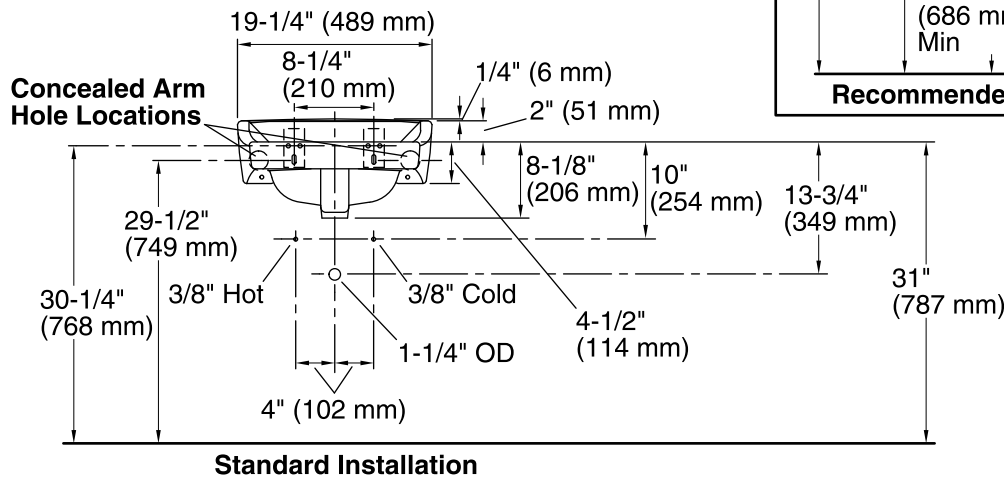

	0	White
	96	Biscuit
	47	Almond

1-800-4KOHLER (1-800-456-4537)

Kohler Co. reserves the right to make revisions without notice to product specifications.

For the most current Specification Sheet, go to www.kohler.com.

9-7-2019 07:26 - US/CA

THE BOLD LOOK
OF **KOHLER**®

Technical Information

All product dimensions are nominal.

Bowl configuration: Single
 Installation: Wall-mount
 Bowl area (Only): Length: 14" (356 mm)
 Width: 11" (279 mm)
 With overflow: Yes
 Water depth: 4-7/16" (113 mm)

Number of deck holes: 3
 Faucet hole spacing: 8" (203 mm)
 Faucet hole(s): 1-3/8" (35 mm)
 Drain hole: 1-3/4" (44 mm)

Notes

Install this product according to the installation instructions.

ADA compliant when installed to the specific requirements of these regulations.