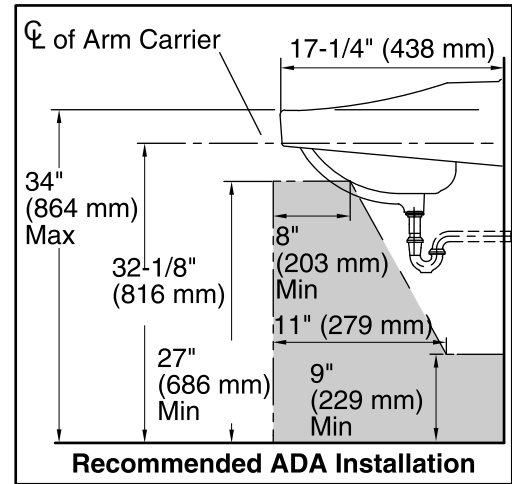

	0	White
	96	Biscuit
	47	Almond

1-800-4KOHLER (1-800-456-4537)

Kohler Co. reserves the right to make revisions without notice to product specifications.

For the most current Specification Sheet, go to www.kohler.com.

9-7-2019 07:26 - US/CA

THE BOLD LOOK
OF **KOHLER**®

Technical Information

All product dimensions are nominal.

Bowl configuration: Single
 Installation: Wall-mount
 Bowl area (Only): Length: 14" (356 mm)
 Width: 11" (279 mm)
 With overflow: Yes
 Water depth: 4-7/16" (113 mm)

Number of deck holes: 3
 Faucet hole spacing: 8" (203 mm)
 Faucet hole(s): 1-3/8" (35 mm)
 Drain hole: 1-3/4" (44 mm)

Notes

Install this product according to the installation instructions.

ADA compliant when installed to the specific requirements of these regulations.