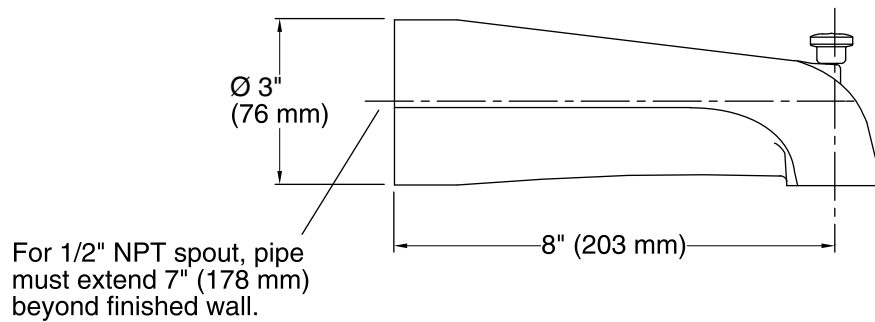

Features

- 8" diverter bath spout with 1/2" NPT connection.
- Coordinates with Coralais faucets, accessories, and showering components to complete your bathroom.

Material

- KOHLER finishes resist corrosion and tarnishing.
- Premium Metal Construction

Installation

- Wall-mount
- NPT connection

Codes/Standards

ASME A112.18.1/CSA B125.1

KOHLER® Faucet Lifetime Limited Warranty

See website for detailed warranty information.

Available Colors/Finishes

Color tiles intended for reference only.

Color	Code	Description
	CP	Polished Chrome
	PB	Vibrant® Polished Brass

Technical Information

All product dimensions are nominal.

Notes

Install this product according to the installation guide.