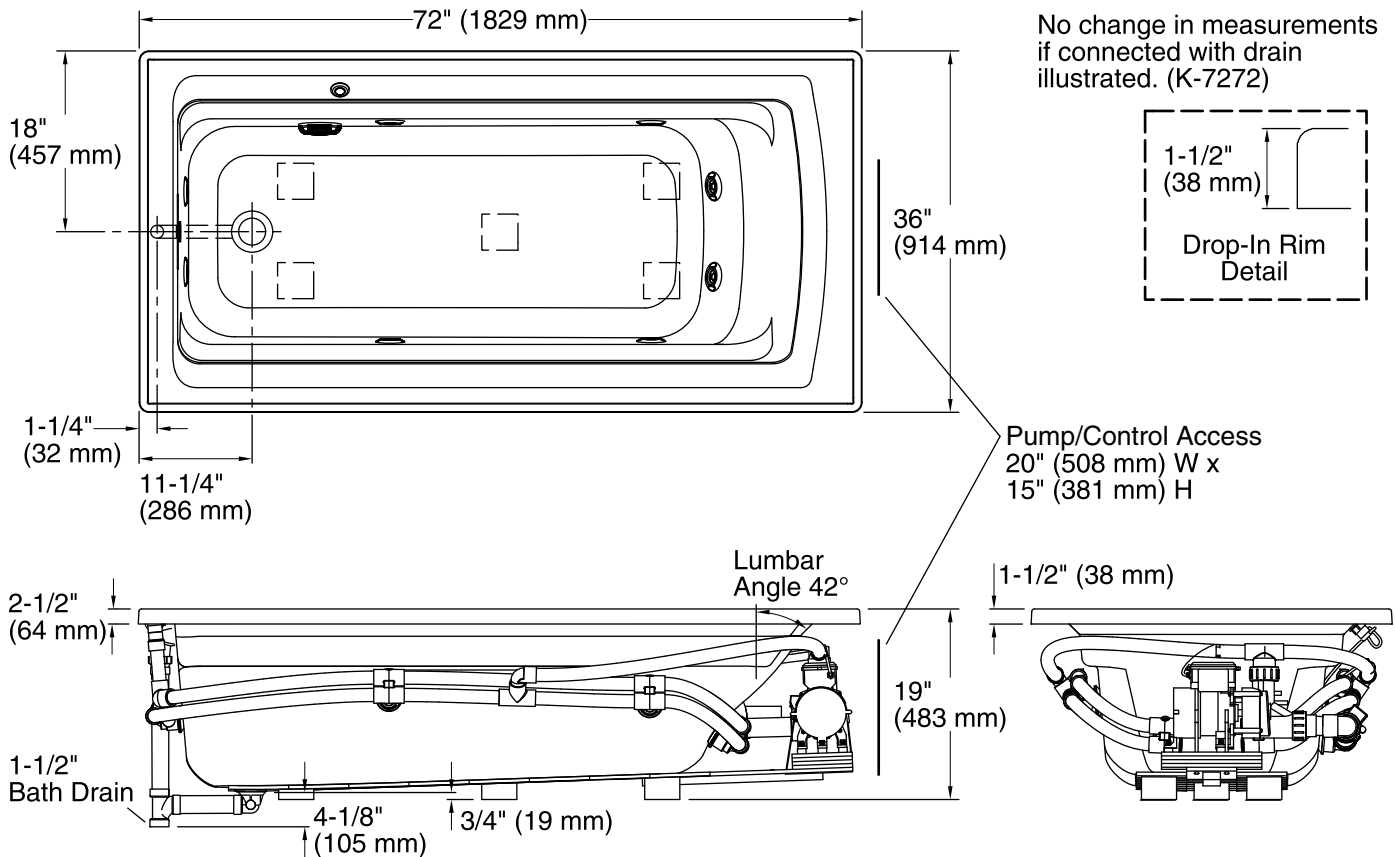

Required Electrical Service

Two dedicated circuits required, protected with Class A Ground-Fault Circuit-Interrupter (GFCI). Outside North America, this device may be known as a Residual Current Device (RCD).

Pump: 120 V, 15 A, 60 Hz
Heater: 120 V, 15 A, 60 Hz

Technical Information

All product dimensions are nominal.

Installation: Drop-in
Drain location: End
Basin area, bottom: 51-3/8" x 21" (1305 mm x 533 mm)
Basin area, top: 64-1/2" x 30-1/2" (1638 mm x 775 mm)
Weight: 110 lbs (49.9 kg)
Minimum floor load: 41 lbs/ft² (200.2 kg/m²)
Water depth: 15" (381 mm)
Water capacity: 72 gal (272.5 L)
Cutout: Drop-in, 70-1/2" x 34-1/2" (1791 mm x 876 mm)
Electrical component rating: Pump: 120 V, 7 A, 60 Hz
Heater: 120 V, 12.5 A, 60 Hz, 1500 W
Pump speed: Single

Notes

Measure your actual product for rough-in details. Install this product according to the installation instructions.

The hot water supply should be 70% of the capacity of the bath or greater. Installations will vary.

This product is designed for drop-in installation only. It is not suited for use in a three-wall alcove with an overhead shower.

ADA compliant when installed to the specific requirements of these regulations.