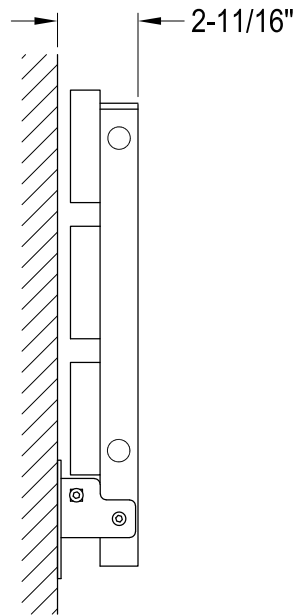

KBSS1916MB,CP,BB,BN

Wall Mount Fold Down Shower Seat

Folded UP View