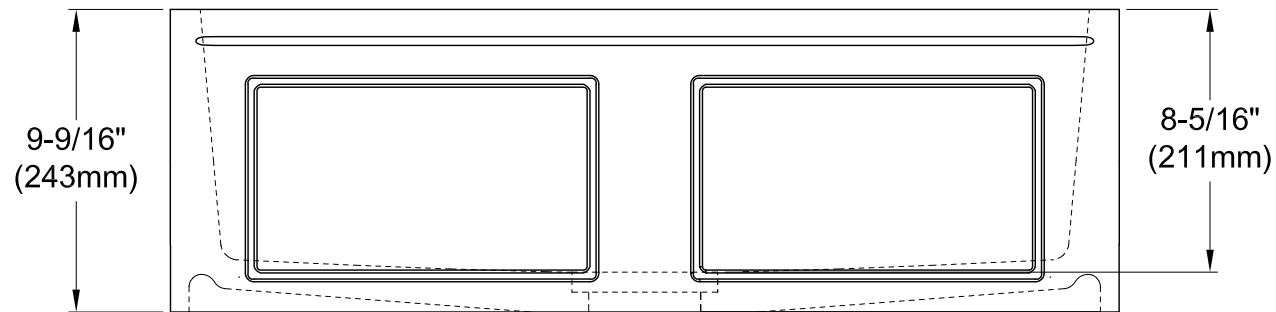

GKFA301810DS

Solid Surface White Stone Farmhouse Single Bowl Kitchen Sink

Strainer