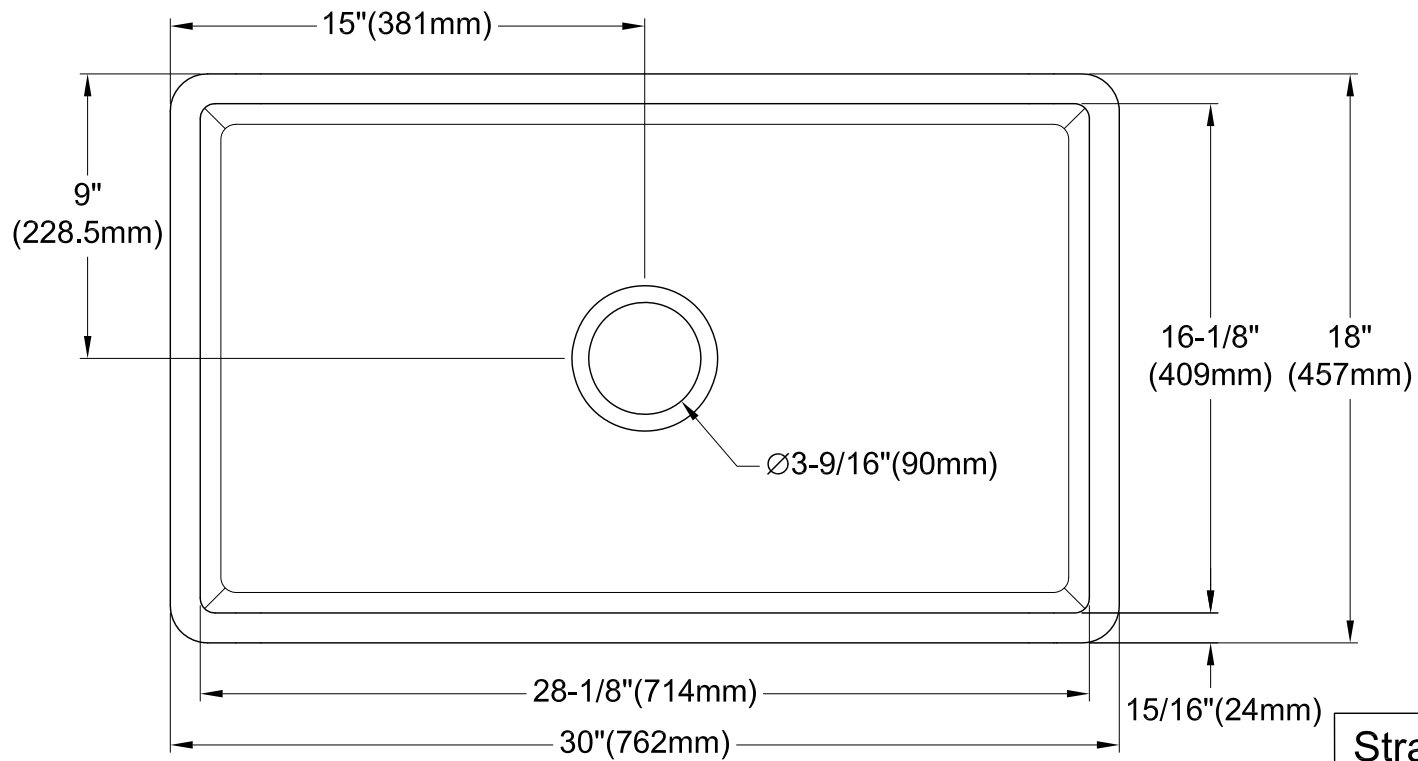

GKFA301810DS

Solid Surface White Stone Farmhouse Single Bowl Kitchen Sink

Strainer