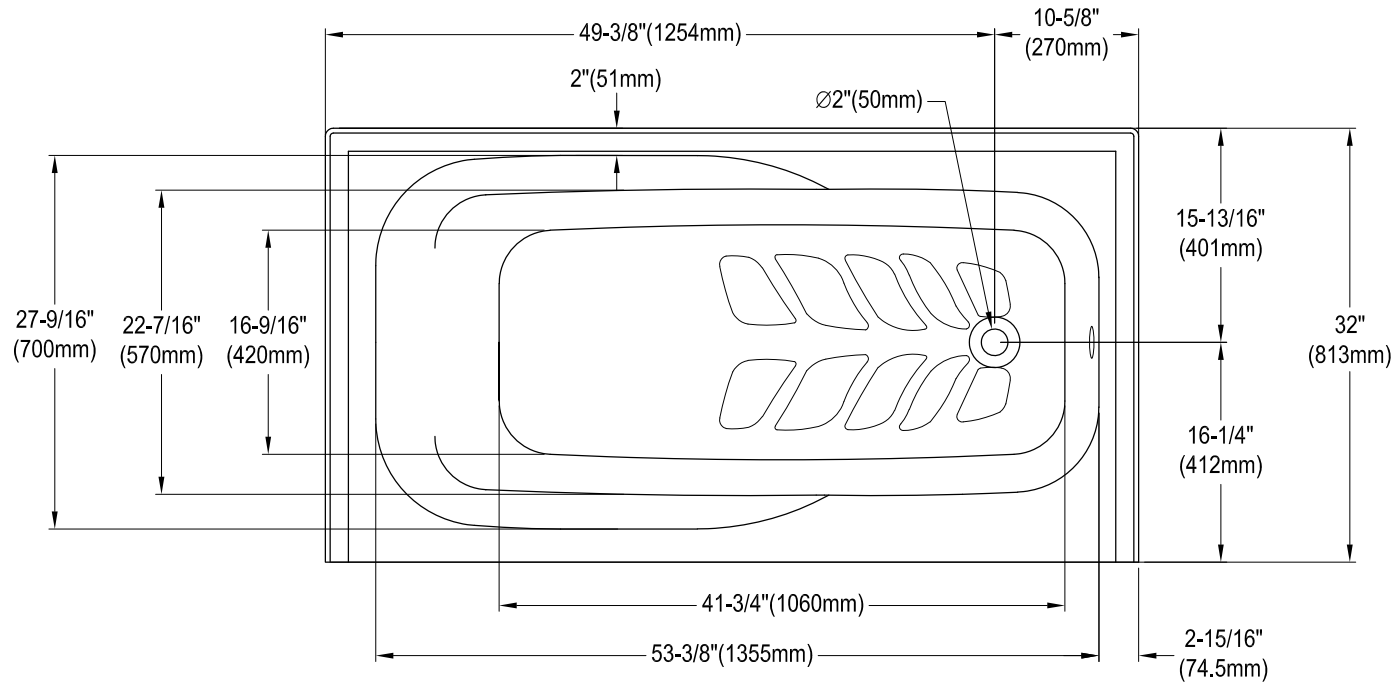

VTAM6031R21B

60" Acrylic Anti-Skid Alcove Tub With Right Hand Drain Hole

M10 x 60 (2 pcs)
M10 x 45 (2 pcs)

Four icons representing different types of feet used for mounting the tub: two M10 x 60 feet and two M10 x 45 feet.