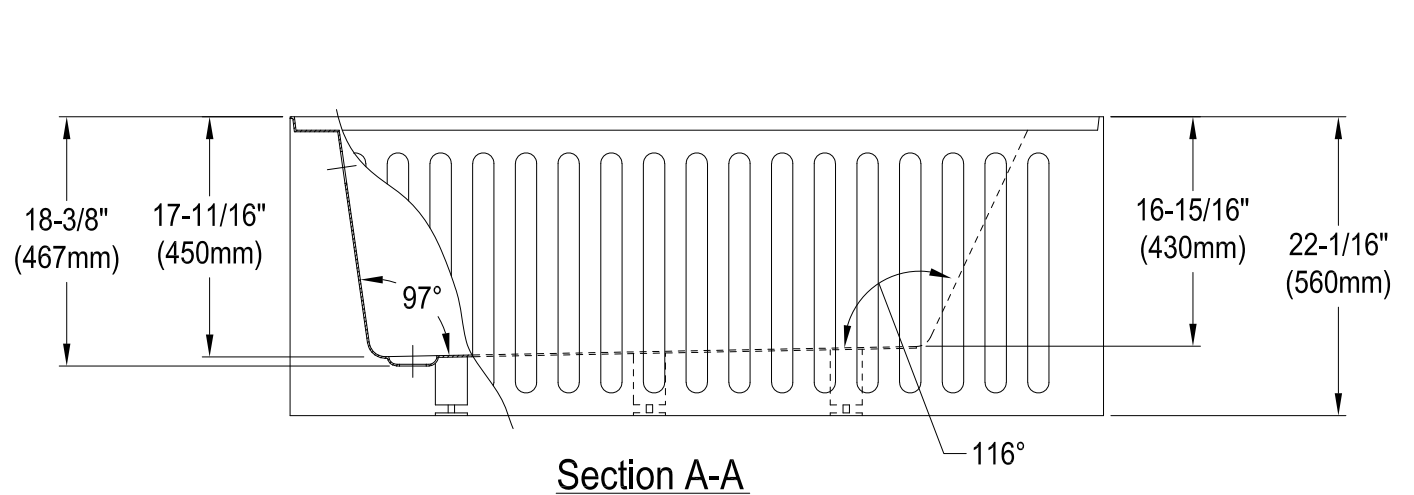

VTDE603121L

60" Alcove Acrylic Tub, Left Drain Hole

M10 x 65 (5 pcs)

Section A-A