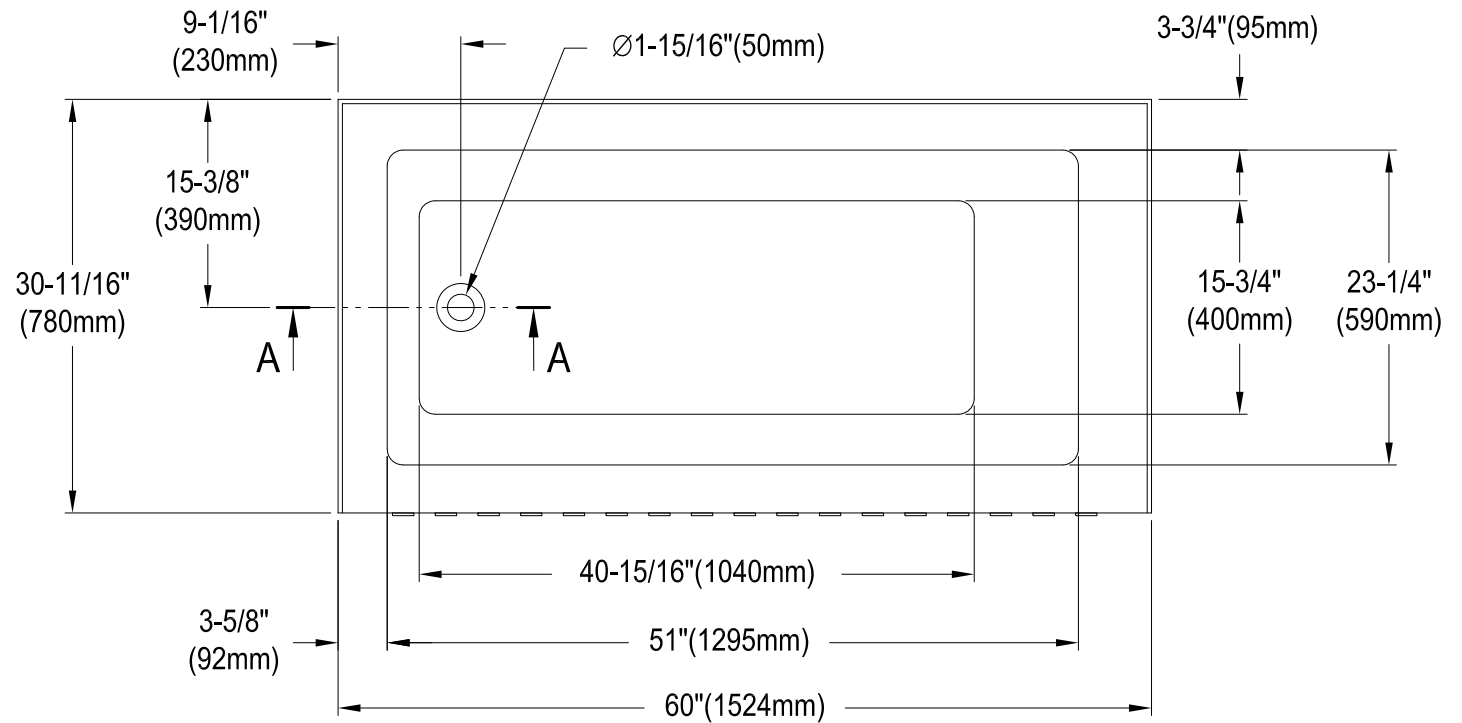

VTDE603121L

60" Alcove Acrylic Tub, Left Drain Hole

M10 x 65 (5 pcs)

Section A-A