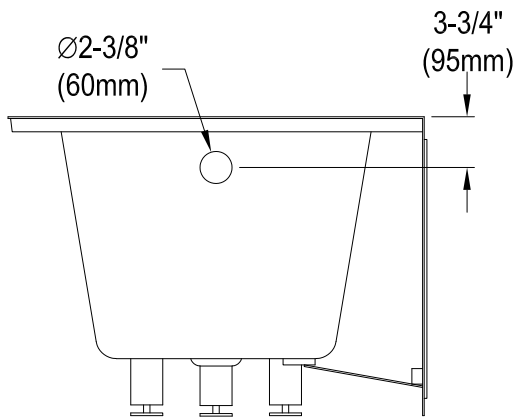

VTDE603121L

60" Alcove Acrylic Tub, Left Drain Hole

M10 x 65 (5 pcs)

Section A-A