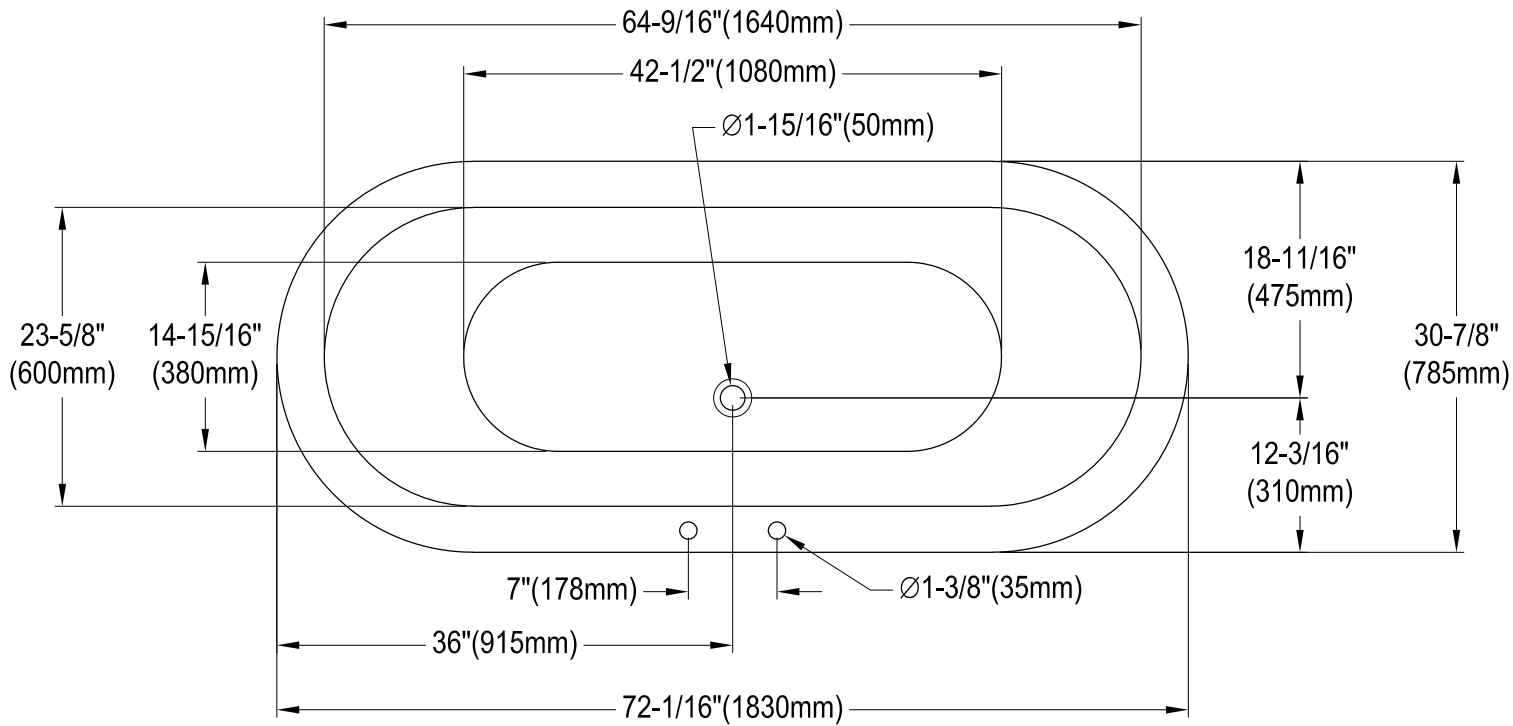

VBT7D7231NC0,1,5,8

72" Cast Iron Clawfoot Tub With 7" Faucet Drillings

M10 x 20 (4 pcs)

Section A-A