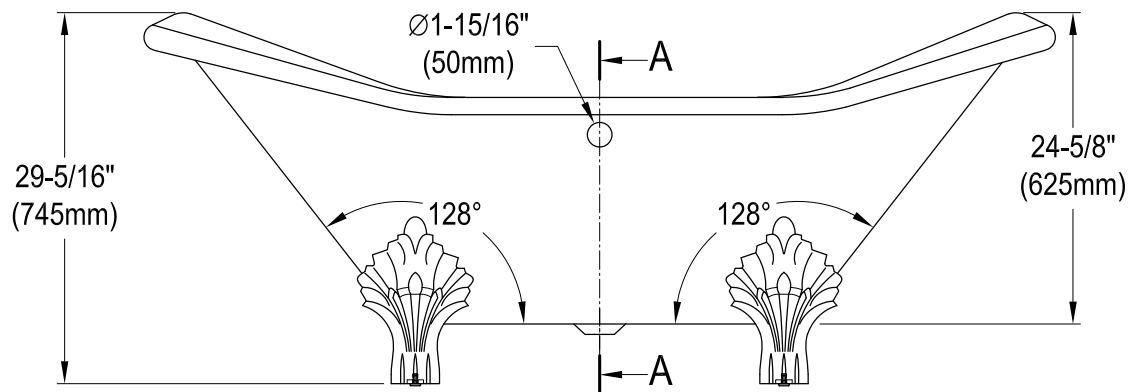

VBT7D7231NC0,1,5,8

72" Cast Iron Clawfoot Tub With 7" Faucet Drillings

M10 x 20 (4 pcs)

Section A-A