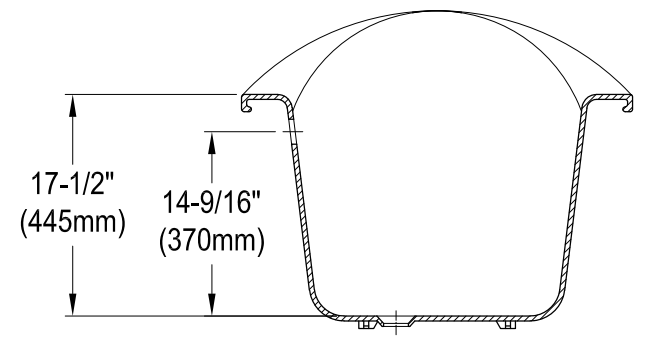

VBT7D7231NC0,1,5,8

72" Cast Iron Clawfoot Tub With 7" Faucet Drillings

M10 x 20 (4 pcs)

Section A-A