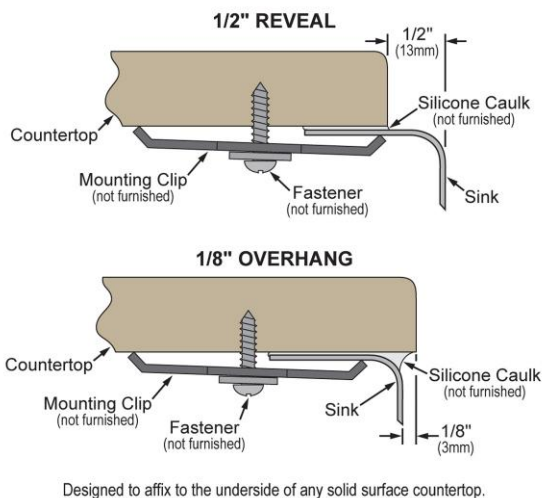

Installation Profile:

PART: _____ QTY: _____

PROJECT: _____

CONTACT: _____

DATE: _____

NOTES: _____

APPROVAL: _____

Included Accessories

In keeping with our policy of continuing product improvement, Just Mfg reserves the right to change product specifications without notice. Please visit justmfg.com for the most current version of Just Mfg product specification sheets. This specification describes a product with design, quality, and functional benefits to the user. When making a comparison of other producers' offerings, be certain these features are not overlooked.