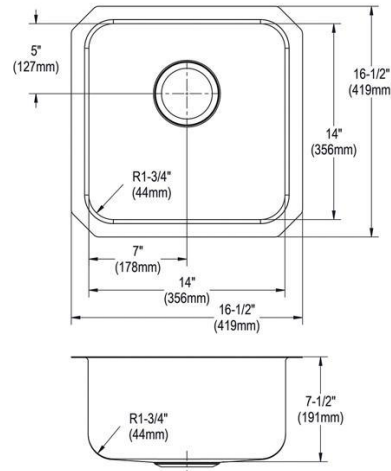

Installation Profile:

PART: _____ QTY: _____

PROJECT: _____

CONTACT: _____

DATE: _____

NOTES: _____

APPROVAL: _____

Included Accessories

In keeping with our policy of continuing product improvement, Just Mfg reserves the right to change product specifications without notice. Please visit justmfg.com for the most current version of Just Mfg product specification sheets. This specification describes a product with design, quality, and functional benefits to the user. When making a comparison of other producers' offerings, be certain these features are not overlooked.