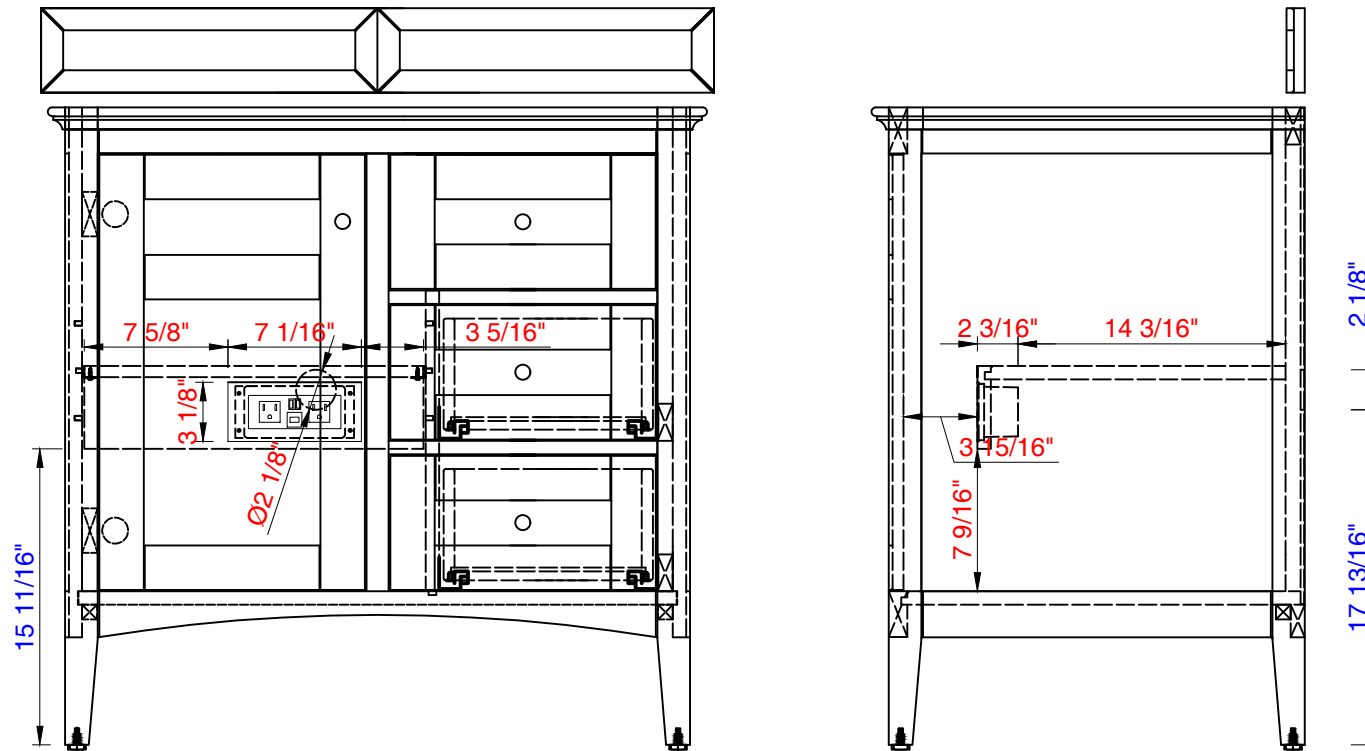

36"

Item Number:
527-V36-BW
527-V36-SL

JAMES MARTIN

VANITIES™

Palisades 36" Cabinet

Diagrams with Dimensions

page 01 of 01

914mm

Item Number:
527-V36-BW
527-V36-SL

JAMES MARTIN

VANITIES™

Palisades 914mm Cabinet

Diagrams with Dimensions

page 01 of 01