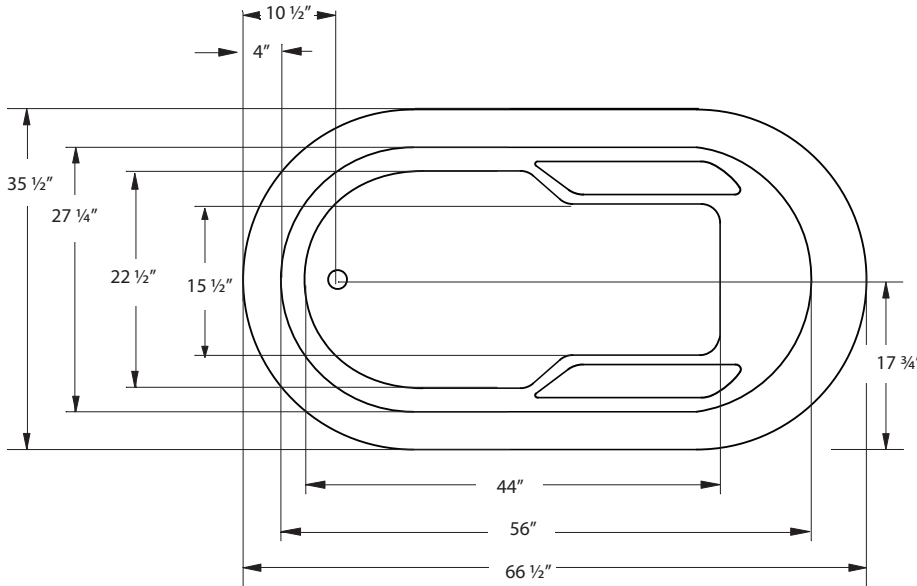

10-year limited factory warranty

J-30

Classic Collection PACIFICA

JETTA SOAK HYDROTHERAPY | 66" X 36" X 24" | END DRAIN

ELECTRICAL SPECIFICATIONS*

Required Electrical Service
110/115 Volts | 15 amp GFI

CODES/STANDARDS APPLICABLE

Specific model meets or exceeds the requirements for the following standards: ANSI, ASME

DROP-IN CUT OUT DIMENSIONS

Template provided with tub or upon request.

SHIPPING WEIGHT 164 lbs

*Required only if optional mood or LED light is specified