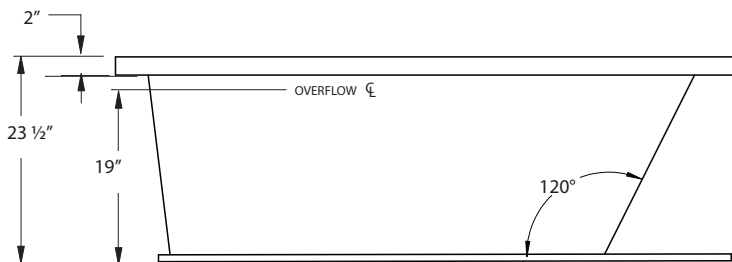

10-year limited factory warranty

J-30

Classic Collection PACIFICA

JETTA SOAK HYDROTHERAPY | 66" X 36" X 24" | END DRAIN

ELECTRICAL SPECIFICATIONS*

Required Electrical Service
110/115 Volts | 15 amp GFI

CODES/STANDARDS APPLICABLE